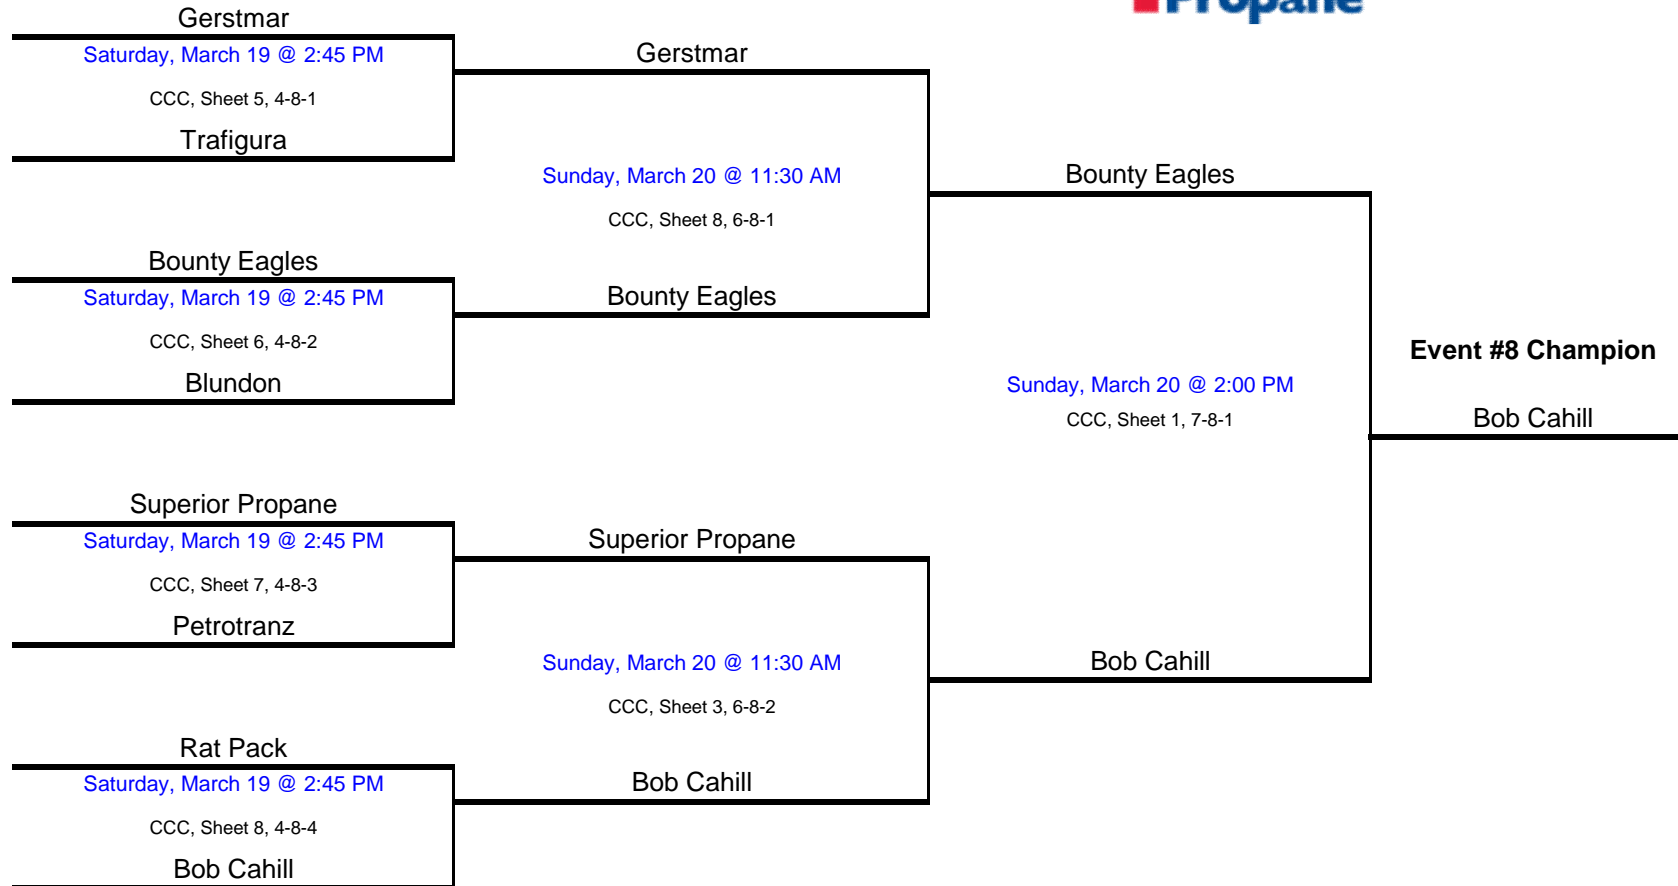

CCC, Sheet 6, 2-1-1 (L 3-3-1)

Round # Event # Branch #

Event #7 Halliburton

LEGEND

Acadia- Acadia Recreation Complex
 CCC- Calgary Curling Club

Location and Sheet # Loser's Next Draw

CCC, Sheet 6, 2-1-1 (L 3-3-1)

Round # Event # Branch #

**Event #8
Superior Propane**

LEGEND

Acadia- Acadia Recreation Complex
 CCC- Calgary Curling Club

Location and Sheet # Loser's Next Draw

CCC, Sheet 6, 2-1-1 (L 3-3-1)

Round # Event # Branch #