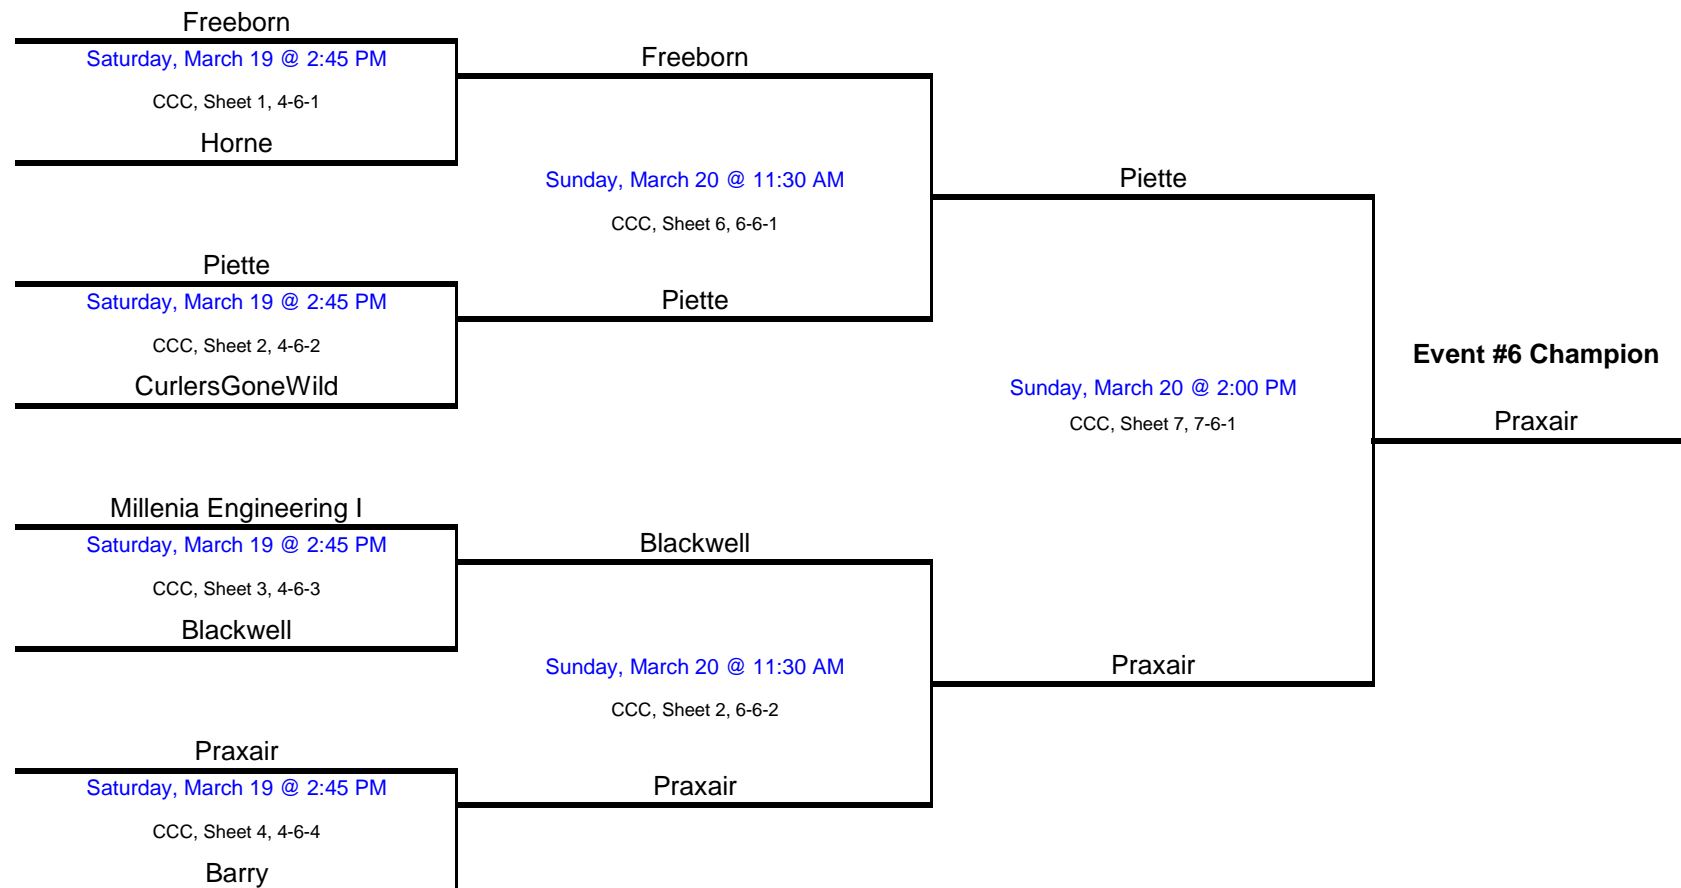

LEGEND

Acadia- Acadia Recreation Complex
CCC- Calgary Curling Club

Location and Sheet # Loser's Next Draw

CCC, Sheet 6, 2-1-1 (L 3-3-1)

Round # Event # Branch #

**Event #3
Beam Inc.**

LEGEND

Acadia- Acadia Recreation Complex
CCC- Calgary Curling Club

Location and Sheet # Loser's Next Draw

CCC, Sheet 6, 2-1-1 (L 3-3-1)

Round # Event # Branch #

**Event #4
Precision Geomatics Inc.**

Event #5 Precision Drilling

LEGEND

Acadia- Acadia Recreation Complex
CCC- Calgary Curling Club

Location and Sheet # Loser's Next Draw

CCC, Sheet 6, 2-1-1 (L 3-3-1)

Round # Event # Branch #

Event #6 Carro Resources Ltd.

LEGEND

Acadia- Acadia Recreation Complex
CCC- Calgary Curling Club

Location and Sheet # Loser's Next Draw