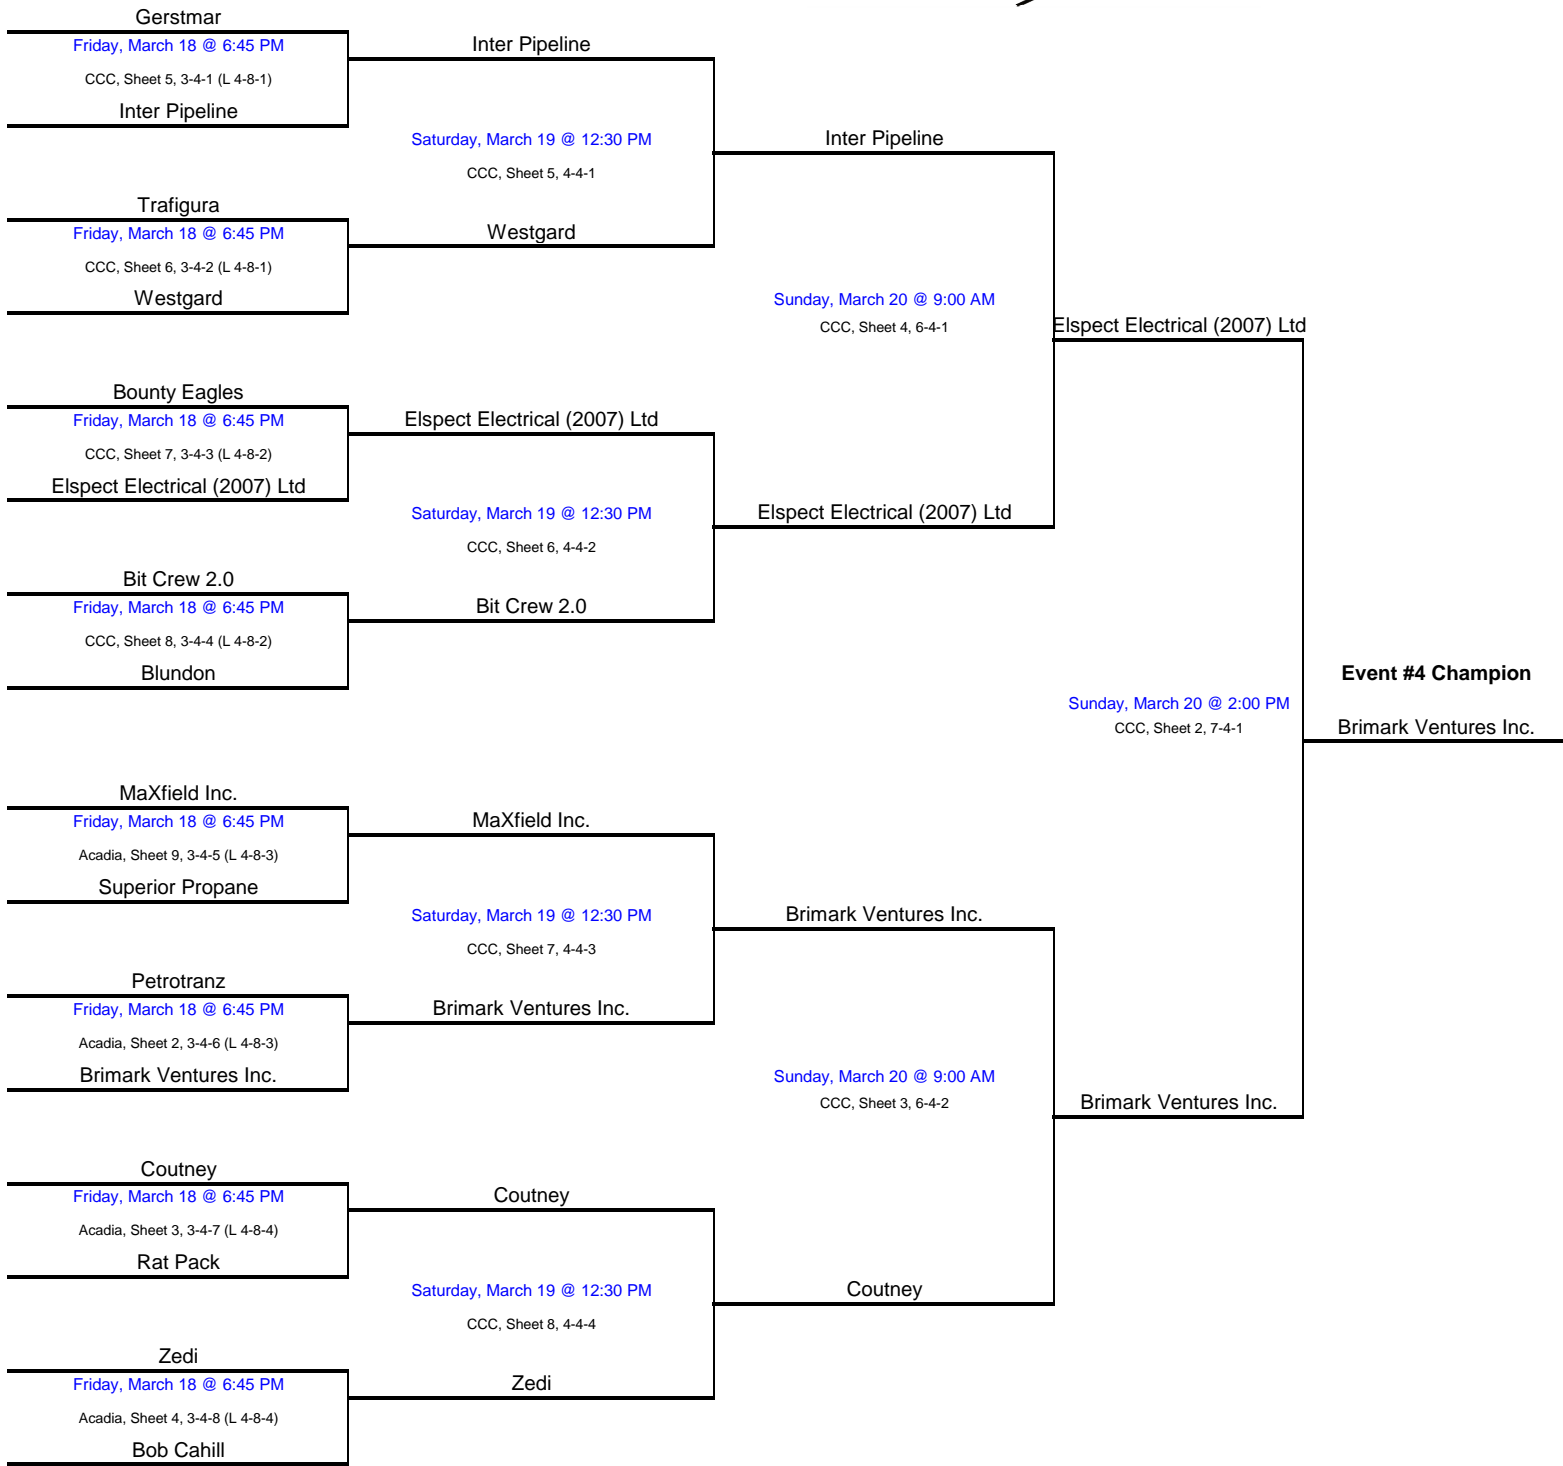

**Event #1
Ledcor Group**

LEGEND

Acadia- Acadia Recreation Complex
CCC- Calgary Curling Club

Location and Sheet #
Loser's Next Draw

CCC, Sheet 6, 2-1-1 (L 3-3-1)

Round # Event # Branch #

**Event #2
Global Raymac Surveys**

LEGEND

Acadia- Acadia Recreation Complex
CCC- Calgary Curling Club

Location and Sheet # Loser's Next Draw

CCC, Sheet 6, 2-1-1 (L 3-3-1)

Round # Event # Branch #

**Event #3
Beam Inc.**

LEGEND

Acadia- Acadia Recreation Complex
CCC- Calgary Curling Club

Location and Sheet # Loser's Next Draw

CCC, Sheet 6, 2-1-1 (L 3-3-1)

Round # Event # Branch #

**Event #4
Precision Geomatics Inc.**

Event #5 Precision Drilling

LEGEND

Acadia- Acadia Recreation Complex
CCC- Calgary Curling Club