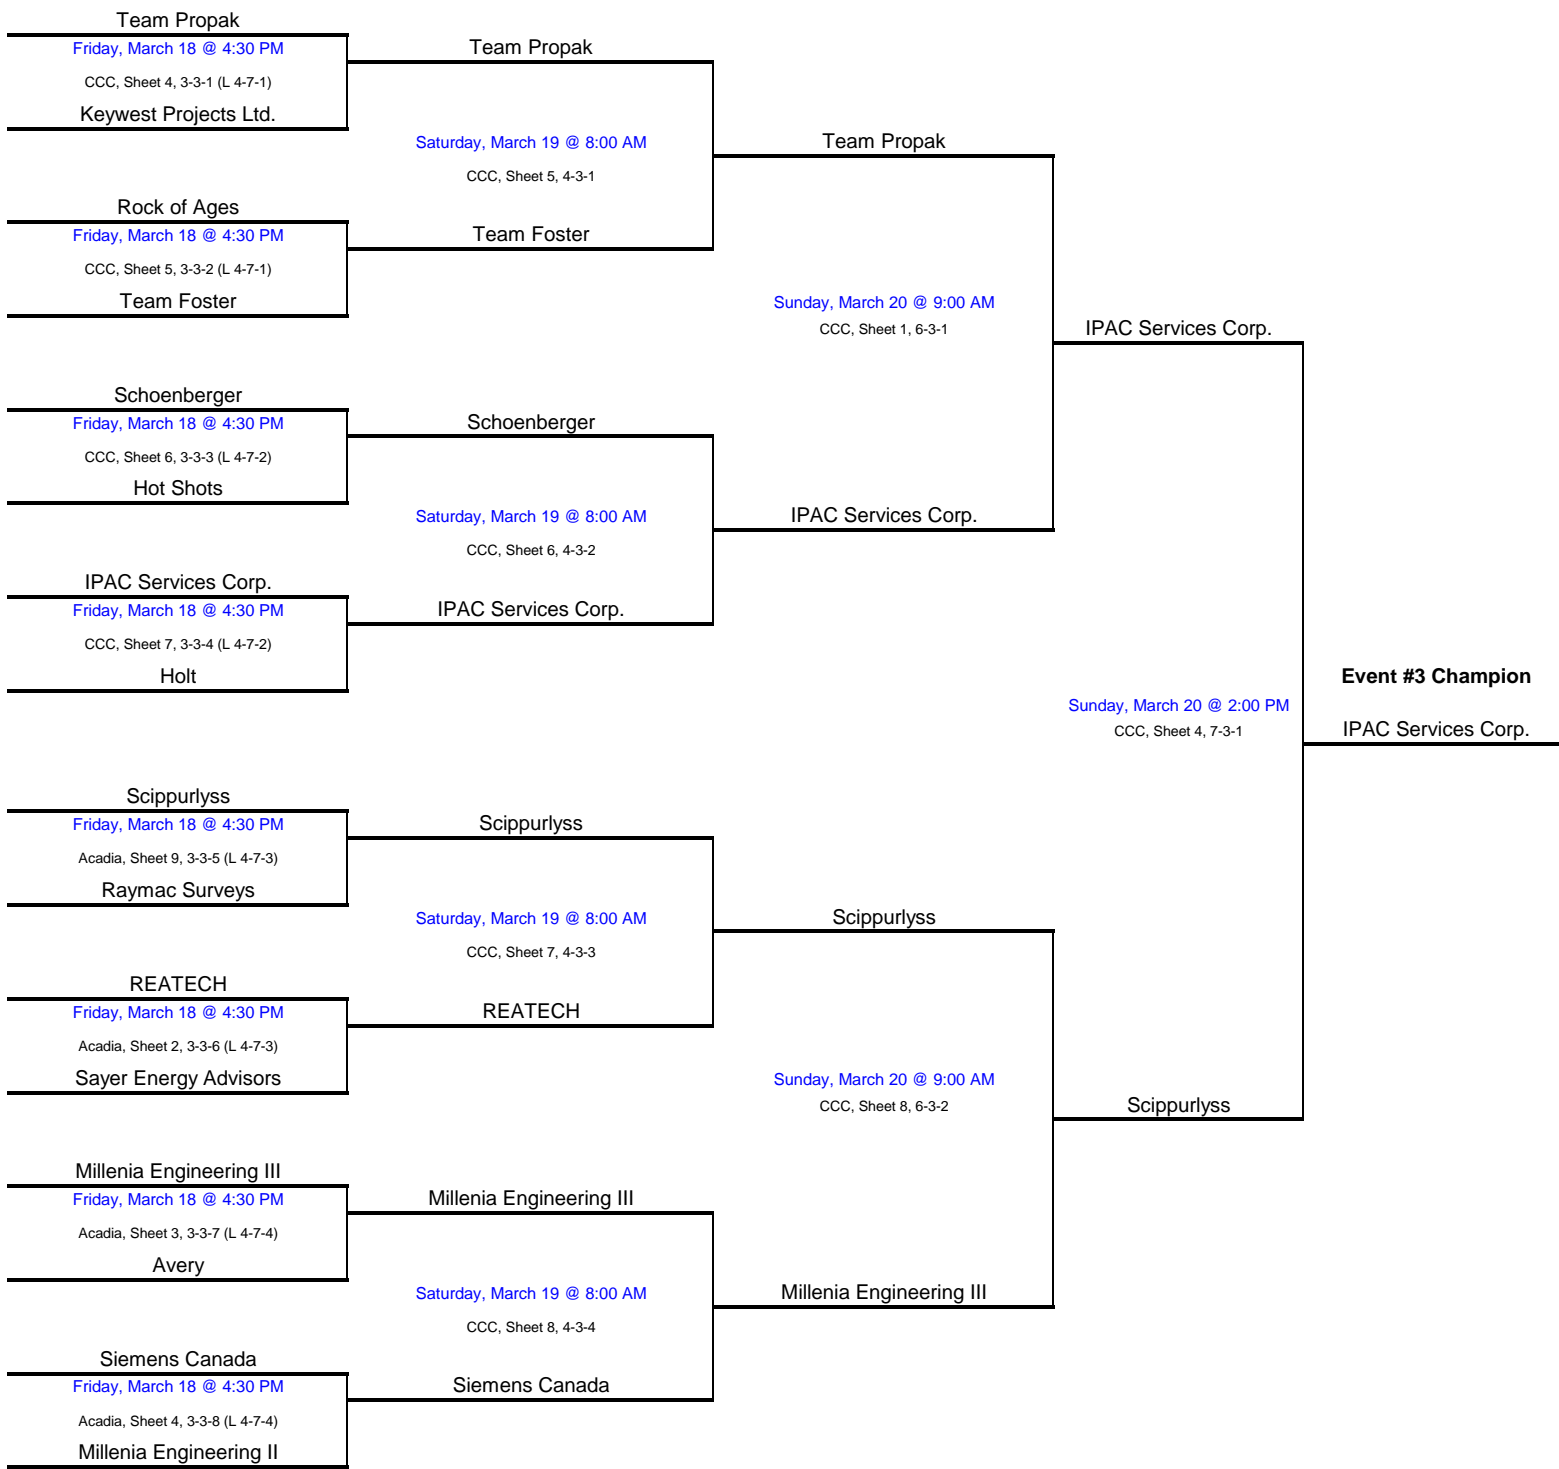

**Event #1
Ledcor Group**

LEGEND

Acadia- Acadia Recreation Complex
CCC- Calgary Curling Club

Location and Sheet #
Loser's Next Draw

CCC, Sheet 6, 2-1-1 (L 3-3-1)

Round # Event # Branch #

**Event #2
Global Raymac Surveys**

LEGEND

Acadia- Acadia Recreation Complex
CCC- Calgary Curling Club

Location and Sheet # Loser's Next Draw

CCC, Sheet 6, 2-1-1 (L 3-3-1)

Round # Event # Branch #

**Event #3
Beam Inc.**

LEGEND

Acadia- Acadia Recreation Complex
CCC- Calgary Curling Club

Location and Sheet # Loser's Next Draw

CCC, Sheet 6, 2-1-1 (L 3-3-1)

Round # Event # Branch #

**Event #4
Precision Geomatics Inc.**

Event #5 Precision Drilling

LEGEND

Acadia- Acadia Recreation Complex
CCC- Calgary Curling Club