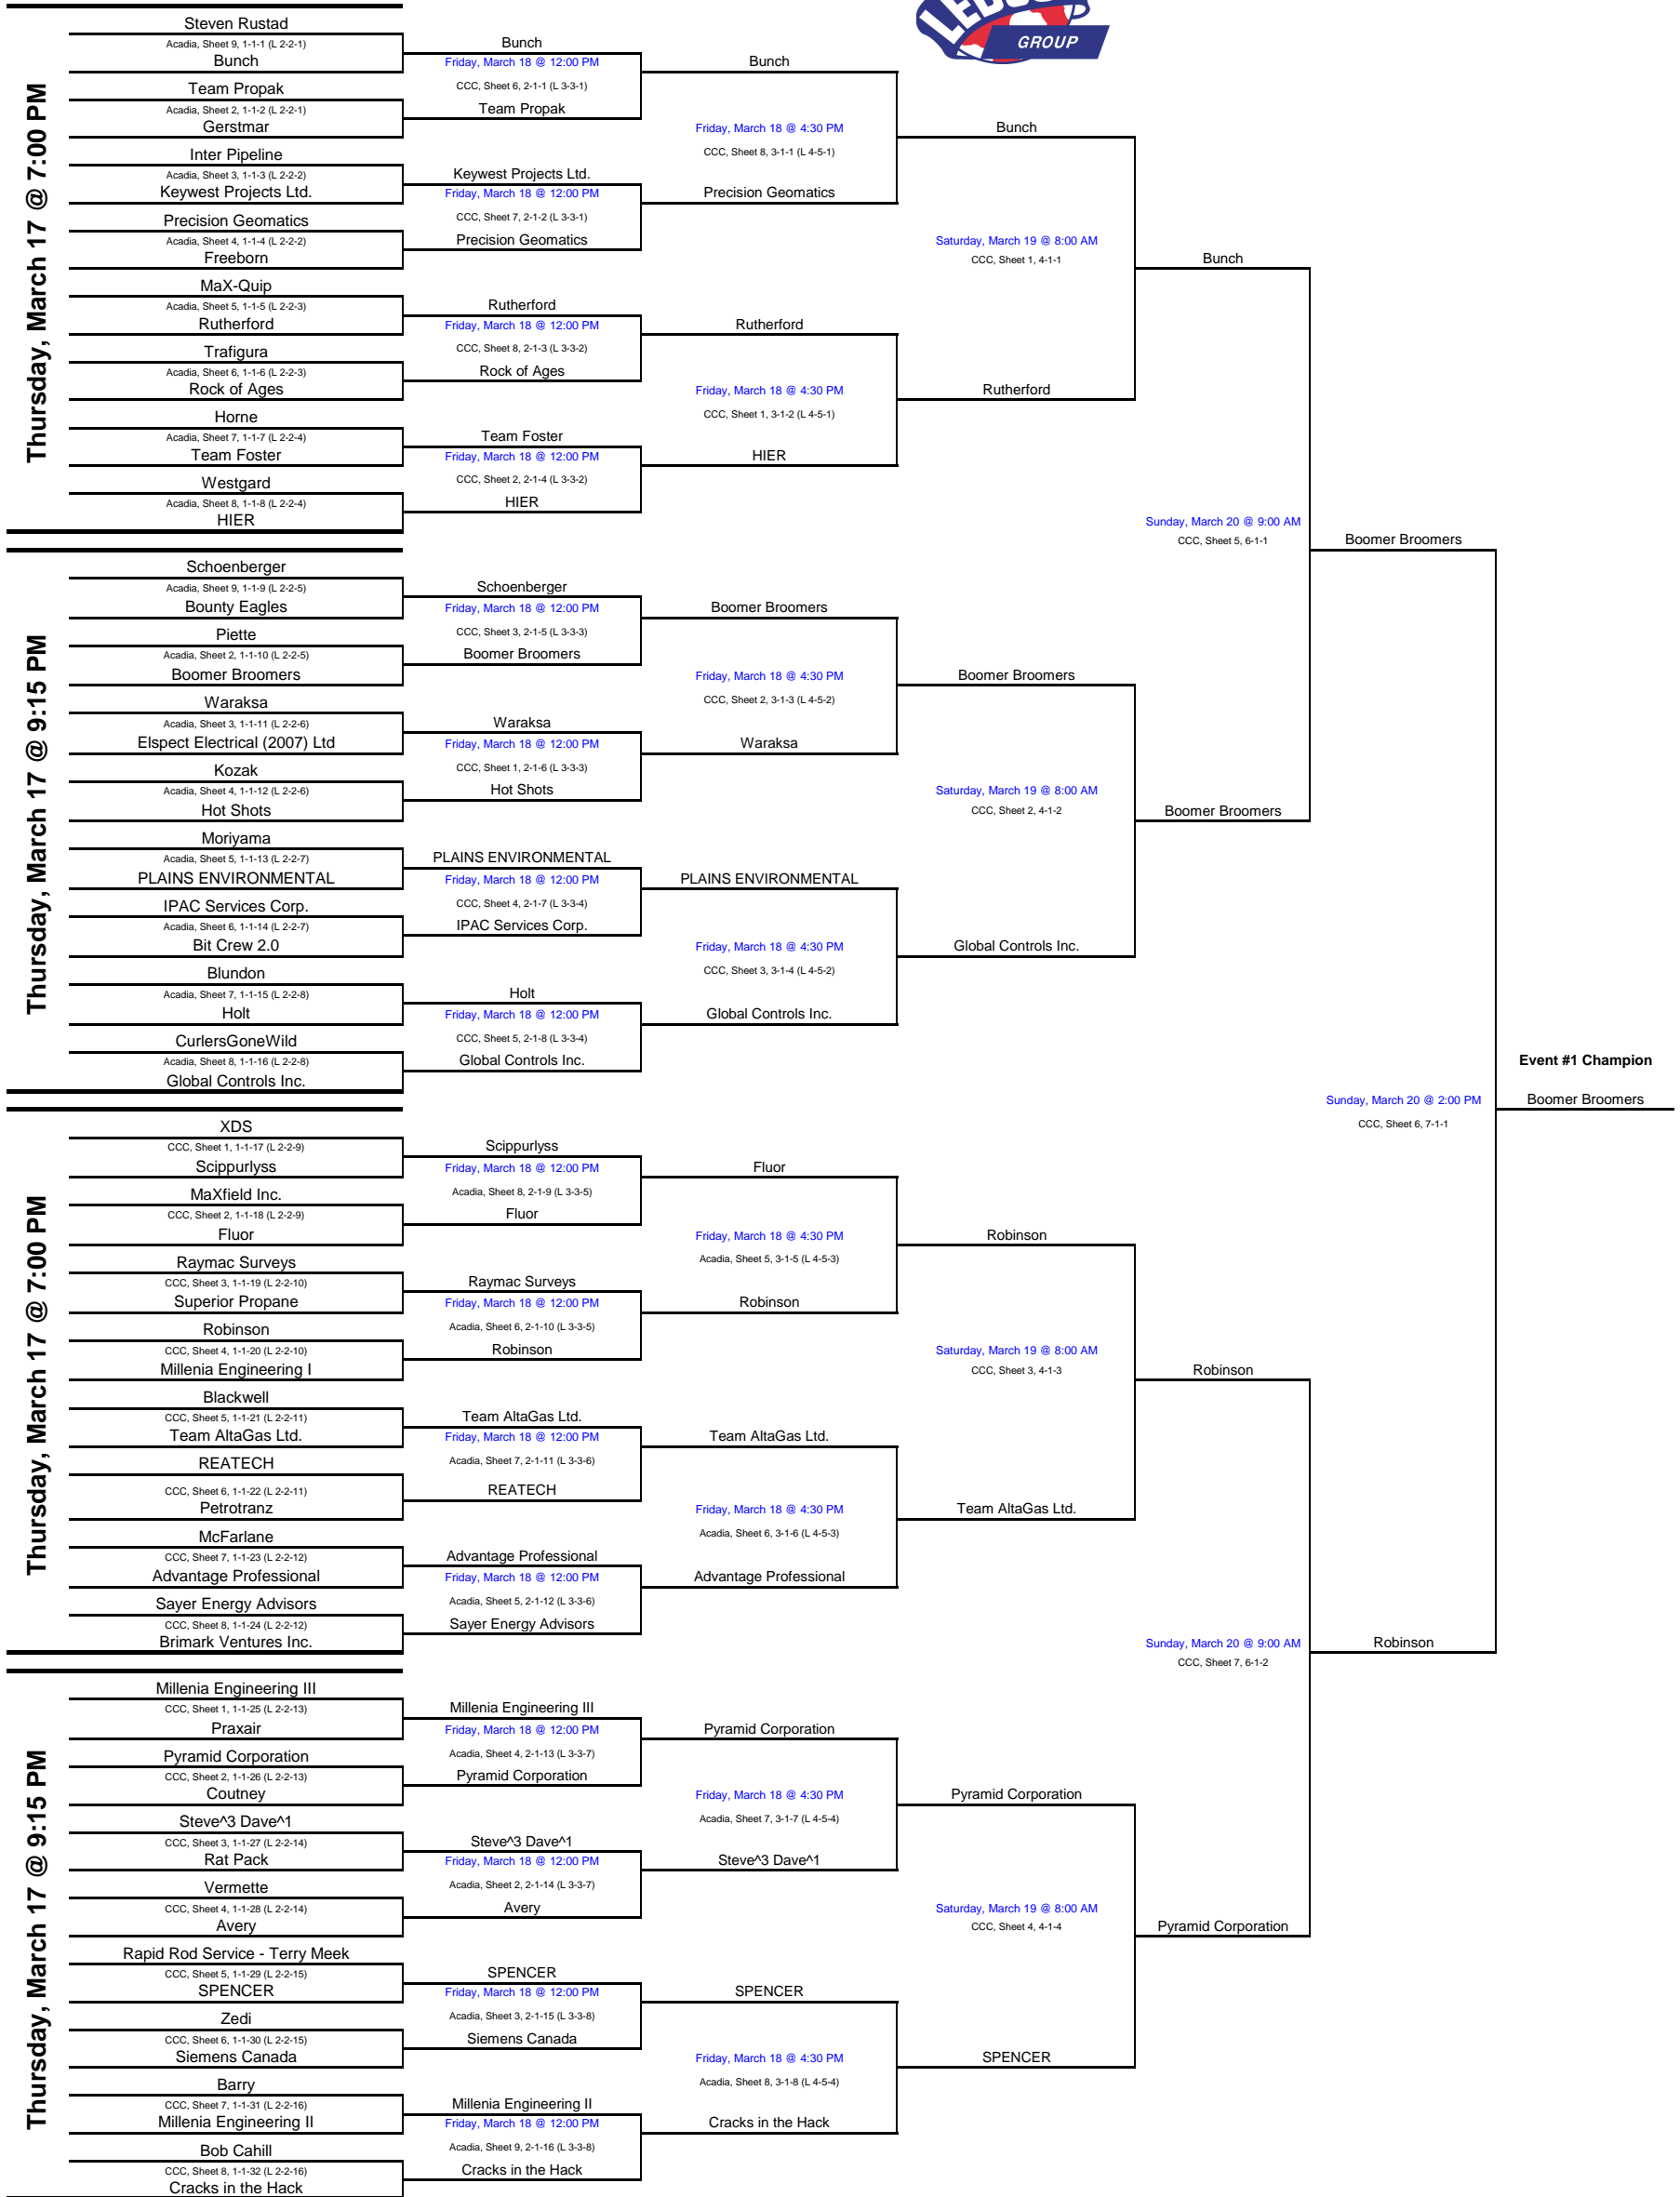

**Event #1
Ledcor Group**

LEGEND

Acadia- Acadia Recreation Complex
CCC- Calgary Curling Club

Location and Sheet #
Loser's Next Draw

CCC, Sheet 6, 2-1-1 (L 3-3-1)

Round # Event # Branch #

**Event #2
Global Raymac Surveys**

LEGEND

Acadia- Acadia Recreation Complex
CCC- Calgary Curling Club

Location and Sheet # Loser's Next Draw

CCC, Sheet 6, 2-1-1 (L 3-3-1)

Round # Event # Branch #

**Event #3
Beam Inc.**

LEGEND

Acadia- Acadia Recreation Complex
CCC- Calgary Curling Club