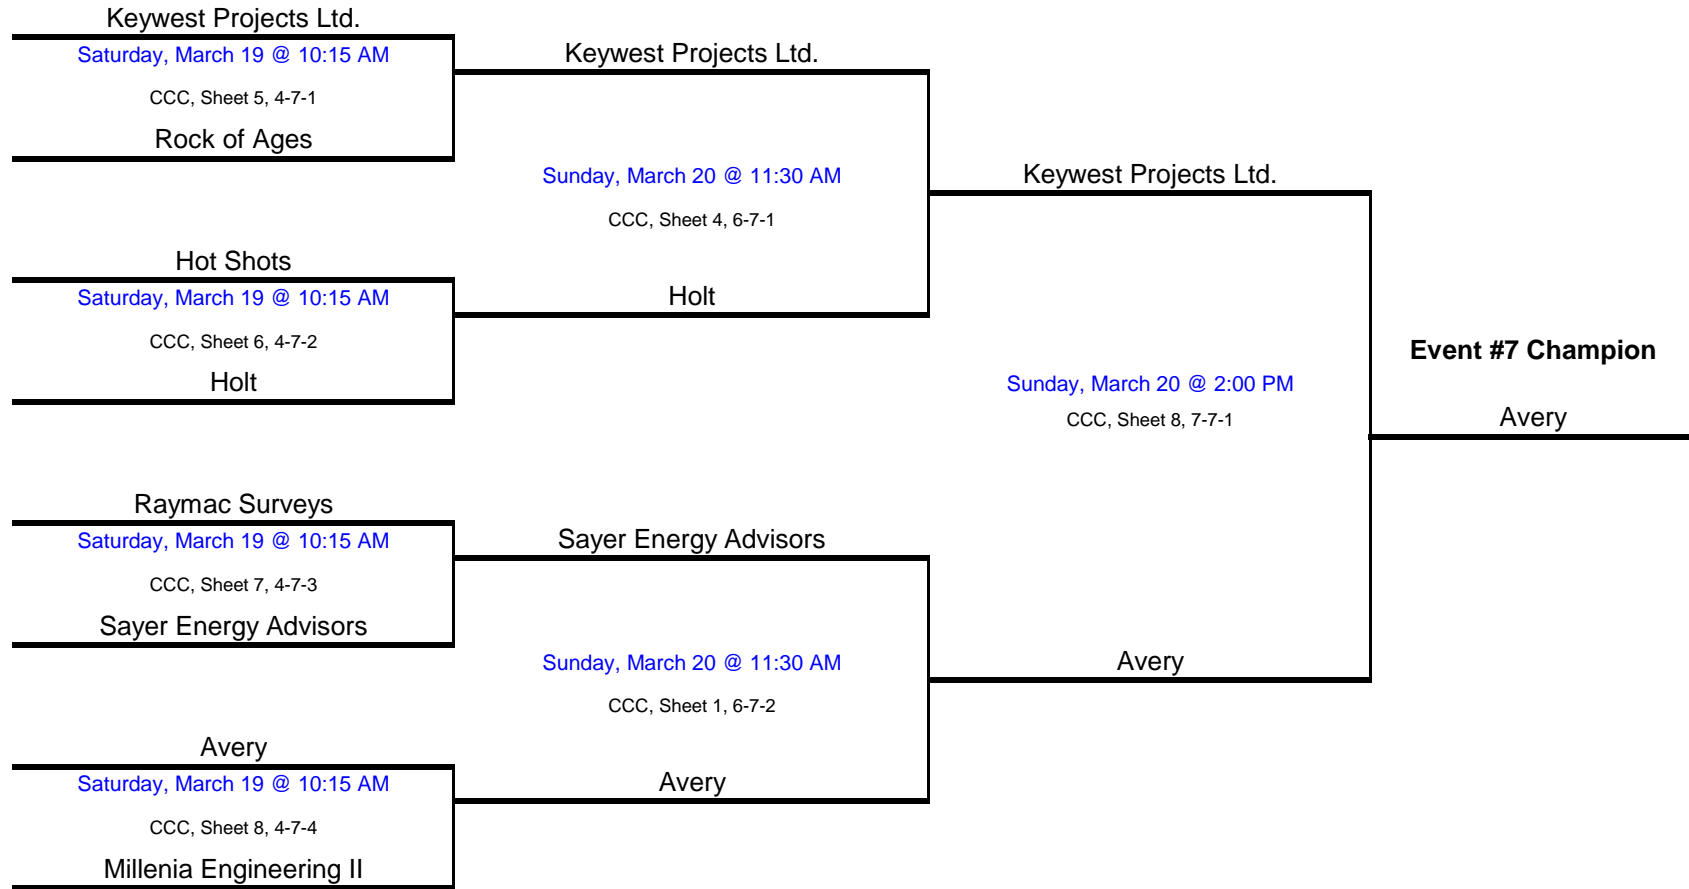

Event #7 Halliburton

LEGEND

Acadia- Acadia Recreation Complex
CCC- Calgary Curling Club

Location and Sheet #   Loser's Next Draw

CCC, Sheet 6, 2-1-1 (L 3-3-1)

Round #   Event #   Branch #