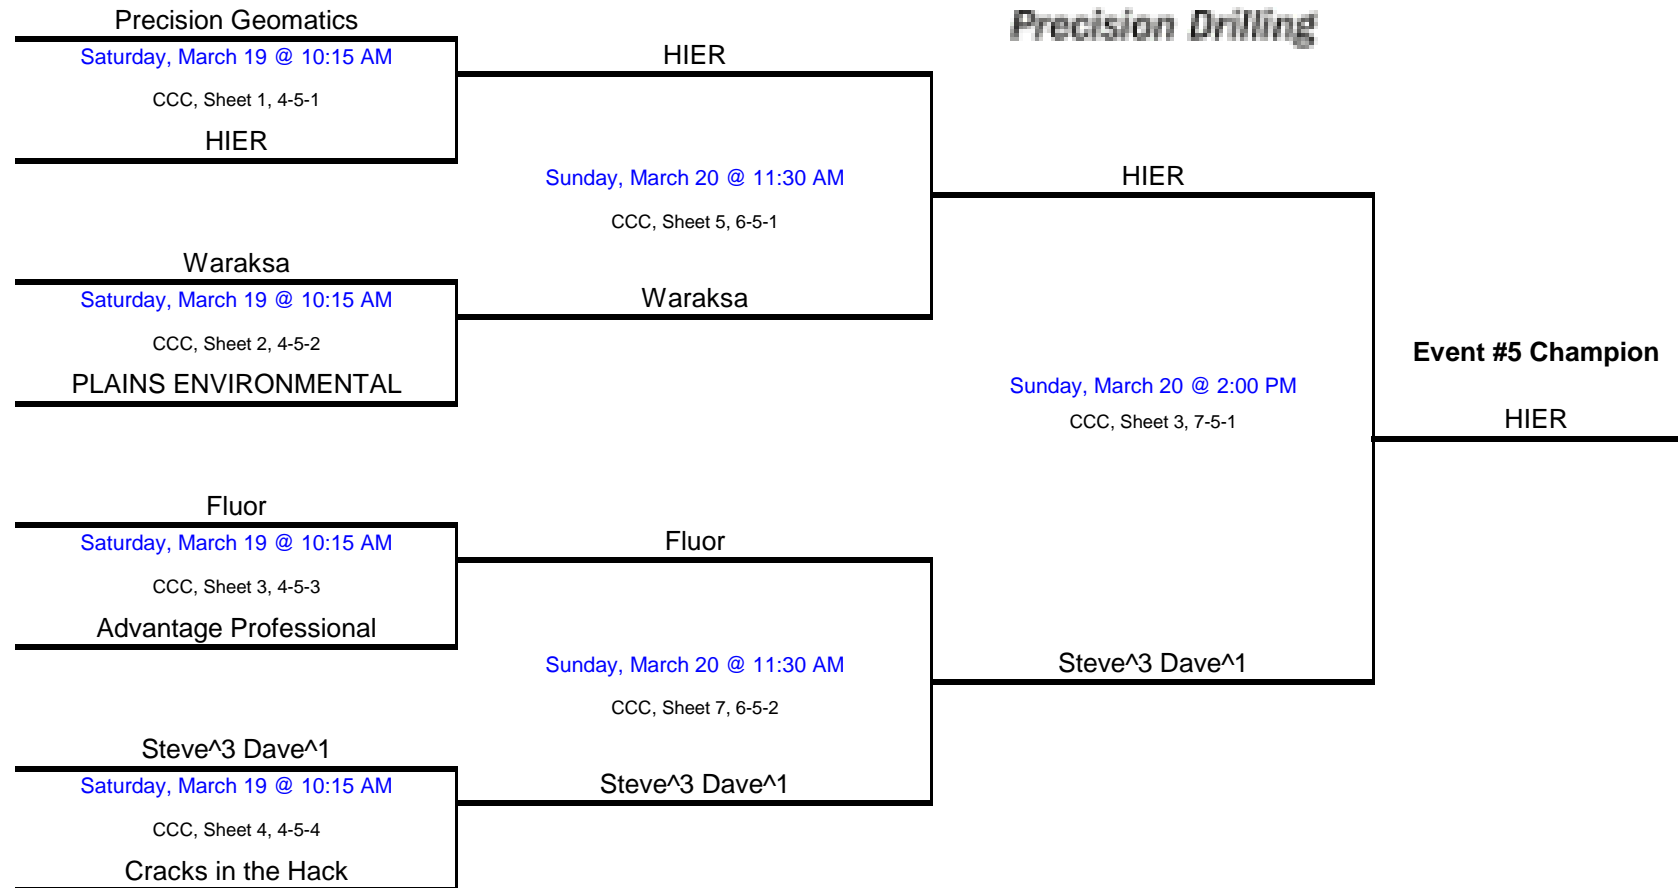

LEGEND

Acadia- Acadia Recreation Complex
CCC- Calgary Curling Club

Location and Sheet # Loser's Next Draw

CCC, Sheet 6, 2-1-1 (L 3-3-1)

Round # Event # Branch #

**Event #3
Beam Inc.**

LEGEND

Acadia- Acadia Recreation Complex
CCC- Calgary Curling Club

Location and Sheet # Loser's Next Draw

CCC, Sheet 6, 2-1-1 (L 3-3-1)

Round # Event # Branch #

**Event #4
Precision Geomatics Inc.**

Event #5 Precision Drilling

LEGEND

Acadia- Acadia Recreation Complex
CCC- Calgary Curling Club

Location and Sheet # Loser's Next Draw

CCC, Sheet 6, 2-1-1 (L 3-3-1)

Round # Event # Branch #

Event #6 Carro Resources Ltd.

LEGEND

Acadia- Acadia Recreation Complex
CCC- Calgary Curling Club

Location and Sheet # Loser's Next Draw

Round # Event # Branch #

**Event #8
Superior Propane**

LEGEND

Acadia- Acadia Recreation Complex
 CCC- Calgary Curling Club

Location and Sheet # Loser's Next Draw

CCC, Sheet 6, 2-1-1 (L 3-3-1)

Round # Event # Branch #