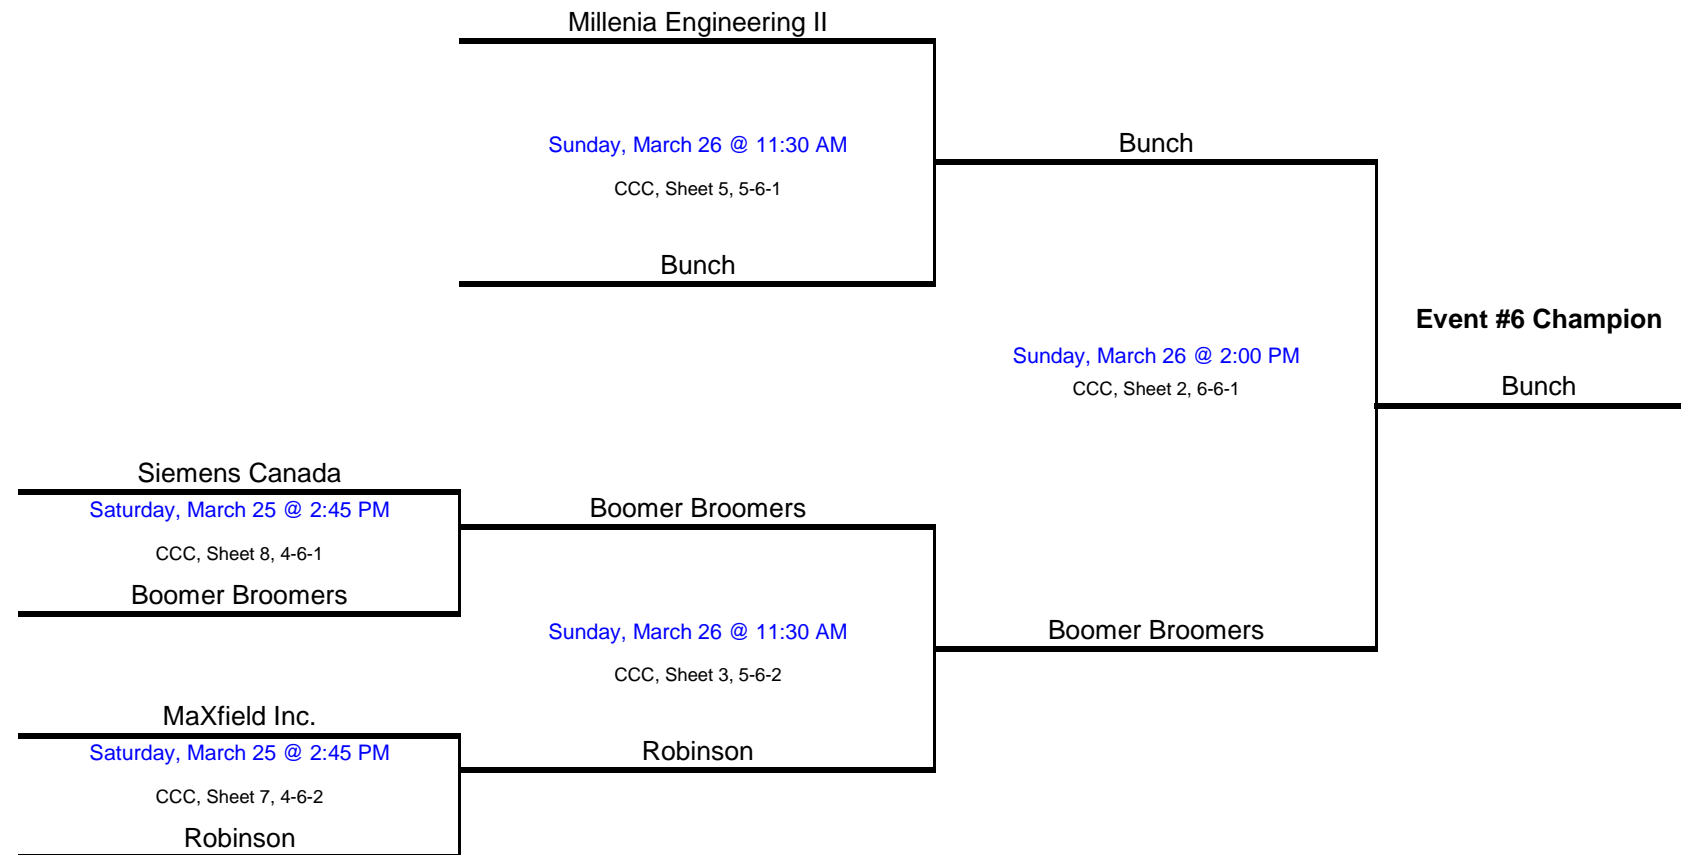

Event #6 Carro Resources Ltd.

LEGEND

CCC- Calgary Curling Club

Location and Sheet #   Loser's Next Draw

CCC, Sheet 6, 2-1-1 (L 3-3-1)

Round #   Event #   Branch #