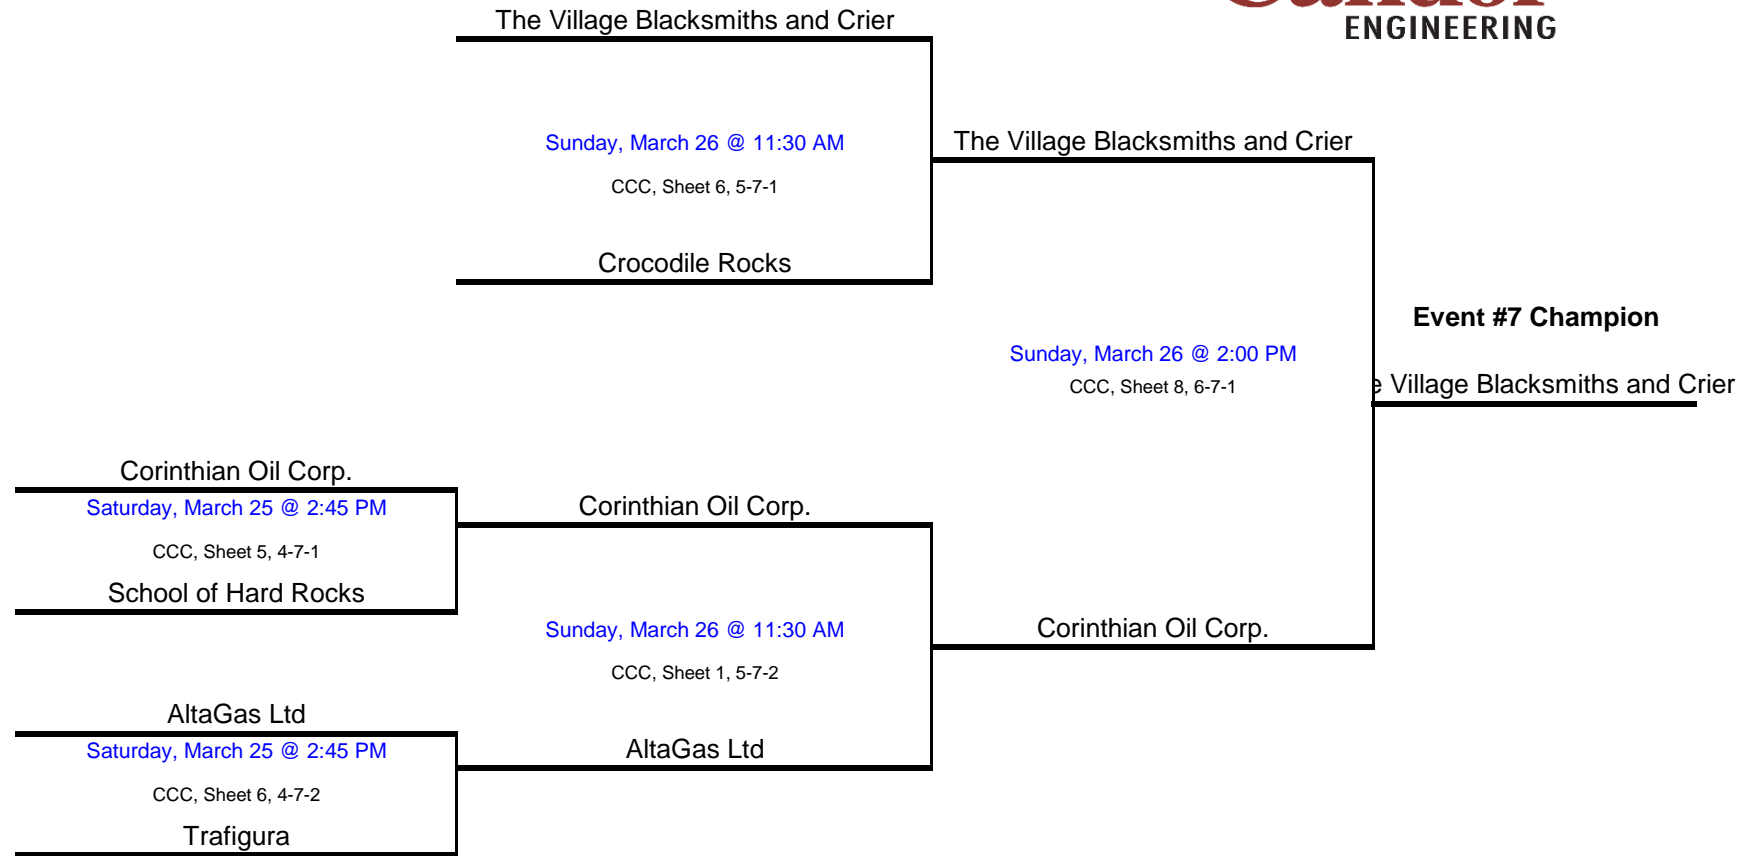

# Event #6 Carro Resources Ltd.

**LEGEND**

CCC- Calgary Curling Club

Location and Sheet #      Loser's Next Draw

**CCC, Sheet 6, 2-1-1 (L 3-3-1)**

Round #      Event #      Branch #

**Event #7  
Candor Engineering**