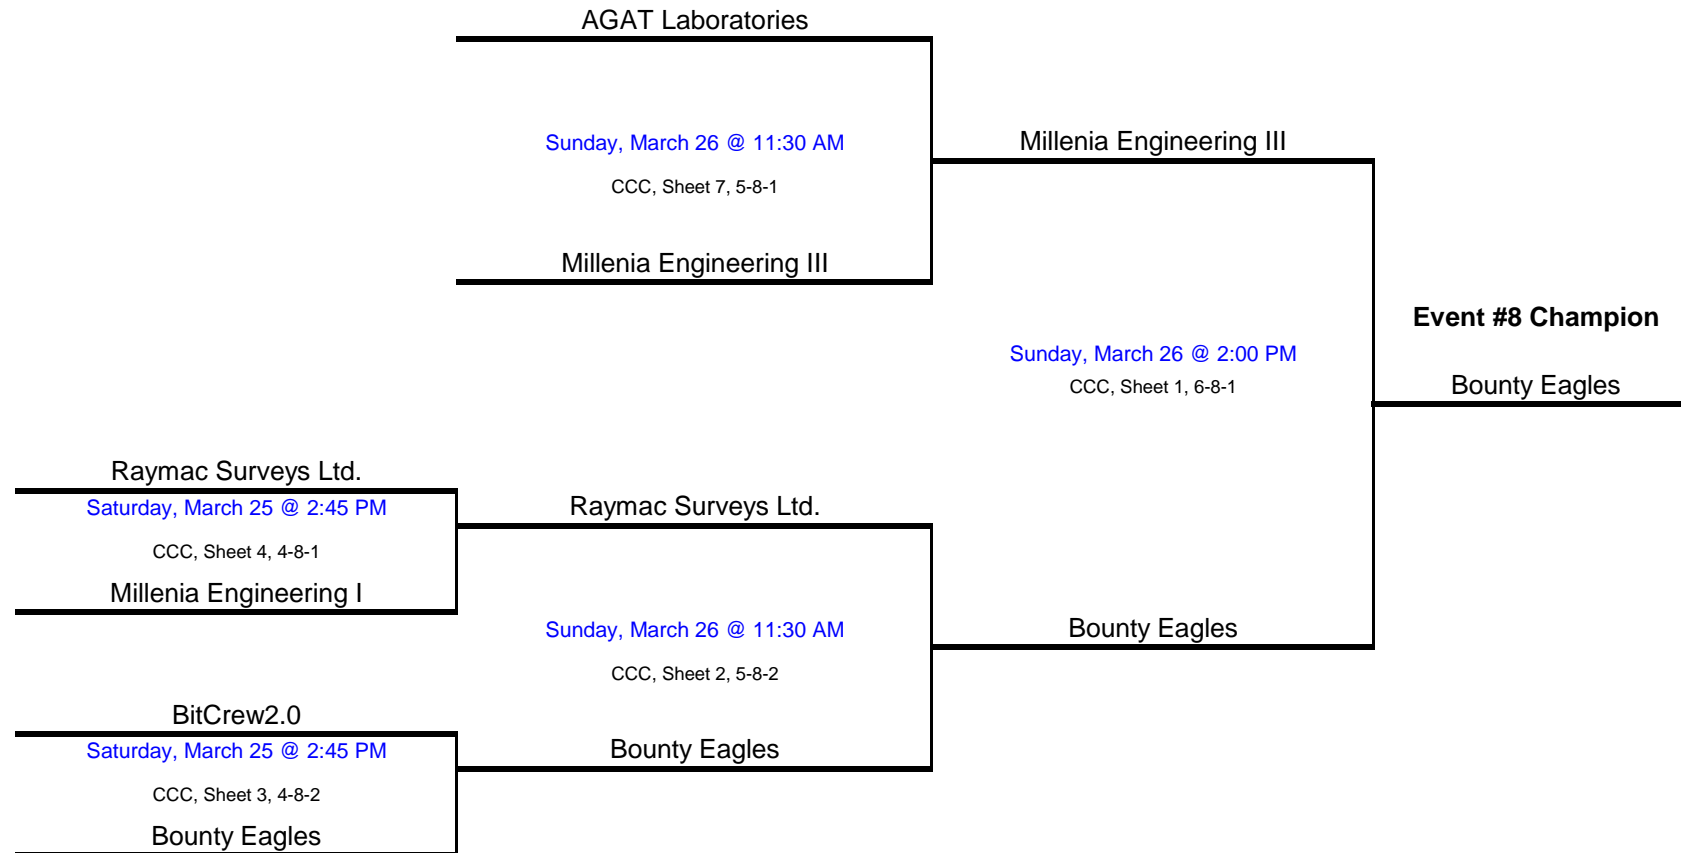

**LEGEND**

CCC- Calgary Curling Club

Location and Sheet #      Loser's Next Draw

**CCC, Sheet 6, 2-1-1 (L 3-3-1)**

Round #      Event #      Branch #

**Event #8  
Superior Propane**

**LEGEND**

CCC- Calgary Curling Club

Location and Sheet #      Loser's Next Draw

**CCC, Sheet 6, 2-1-1 (L 3-3-1)**

Round #      Event #      Branch #