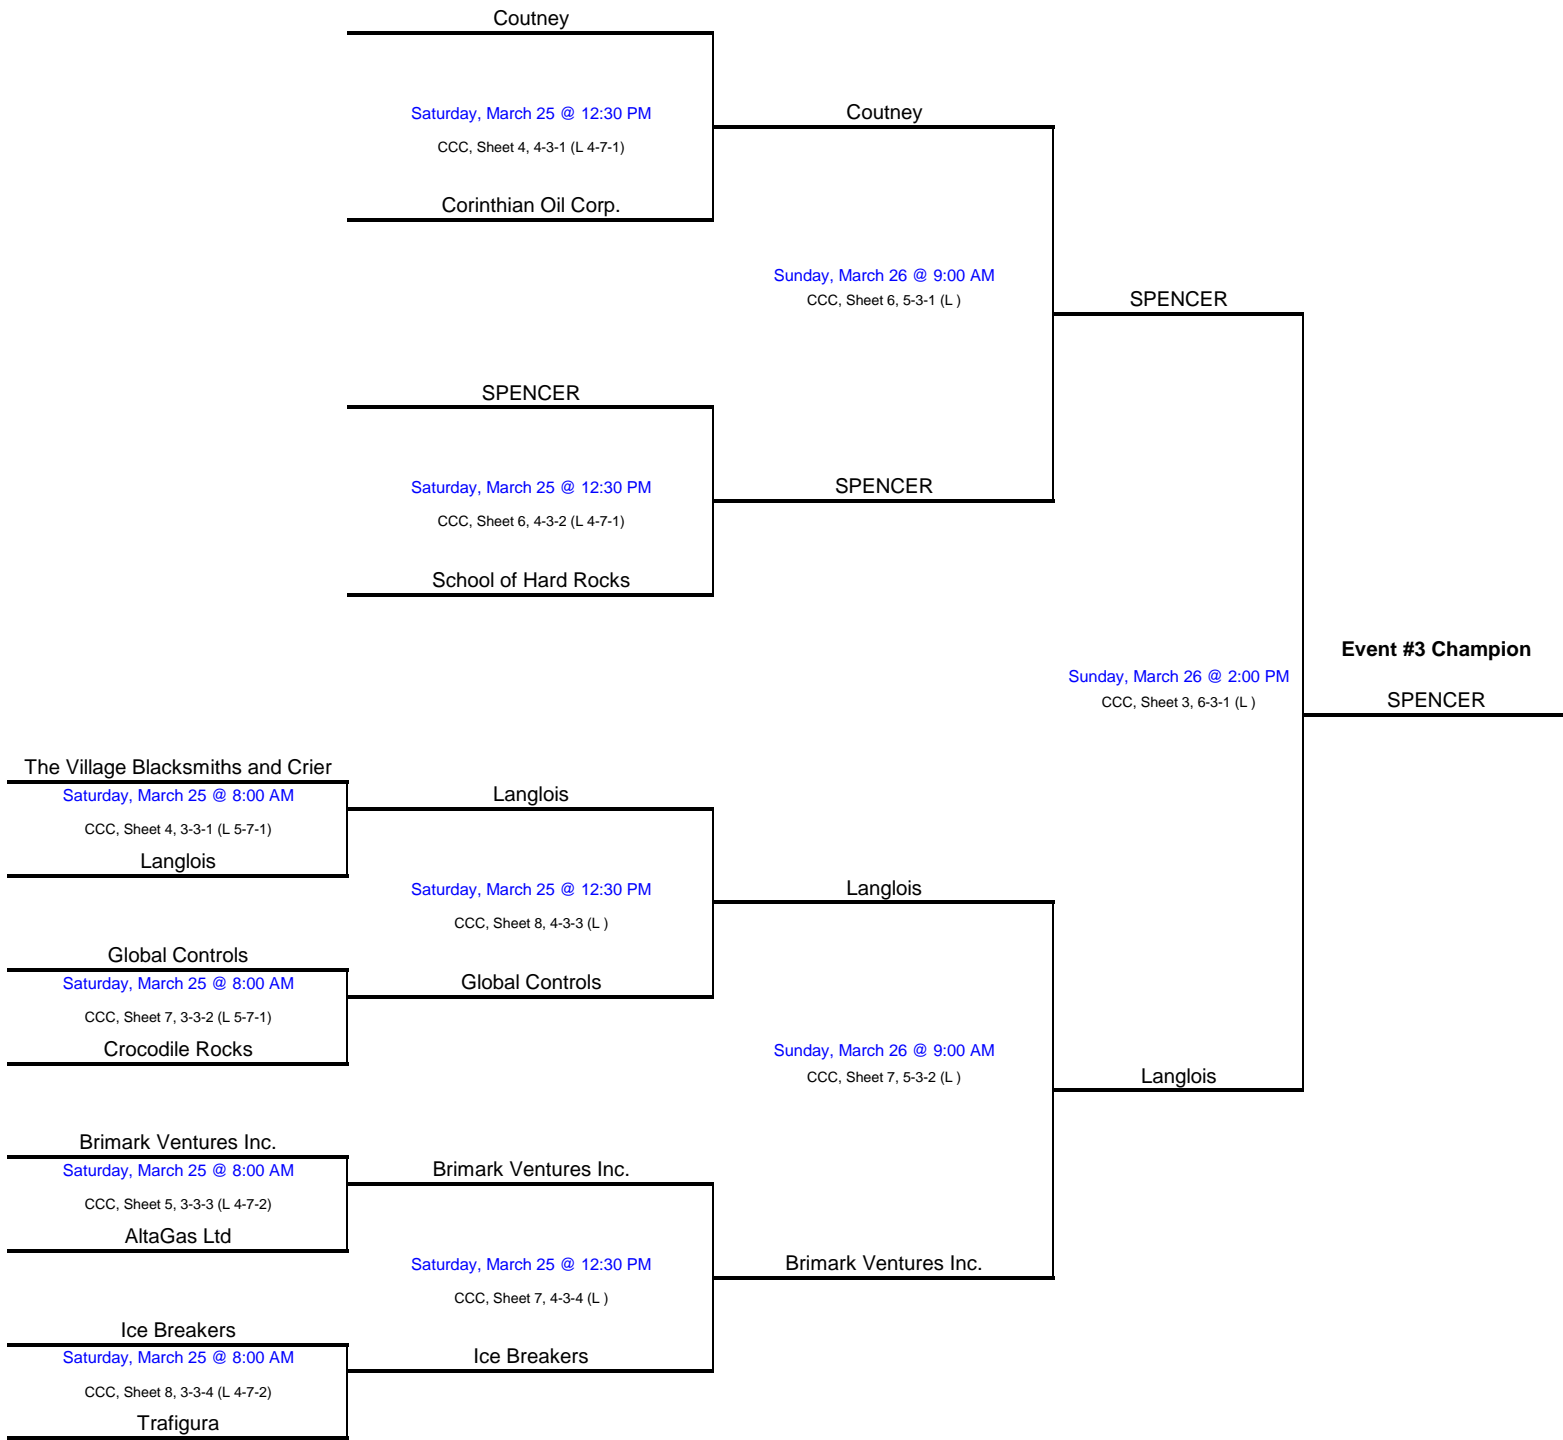

**Event #1  
Ledcor Group**

**Event #2  
Global Raymac Surveys**

**LEGEND**

CCC- Calgary Curling Club

Location and Sheet # → **CCC, Sheet 6, 2-1-1 (L 3-3-1)** ← Loser's Next Draw

Round # → Event # → Branch #

**Event #3  
Beam Inc.**

**LEGEND**

**CCC- Calgary Curling Club**

Location and Sheet #      Loser's Next Draw  
**CCC, Sheet 6, 2-1-1 (L 3-3-1)**  
 Round #      Event #      Branch #

**Event #4  
Precision Geomatics Inc.**

Location and Sheet #      Loser's Next Draw

**CCC, Sheet 6, 2-1-1 (L 3-3-1)**

Round #      Event #      Branch #