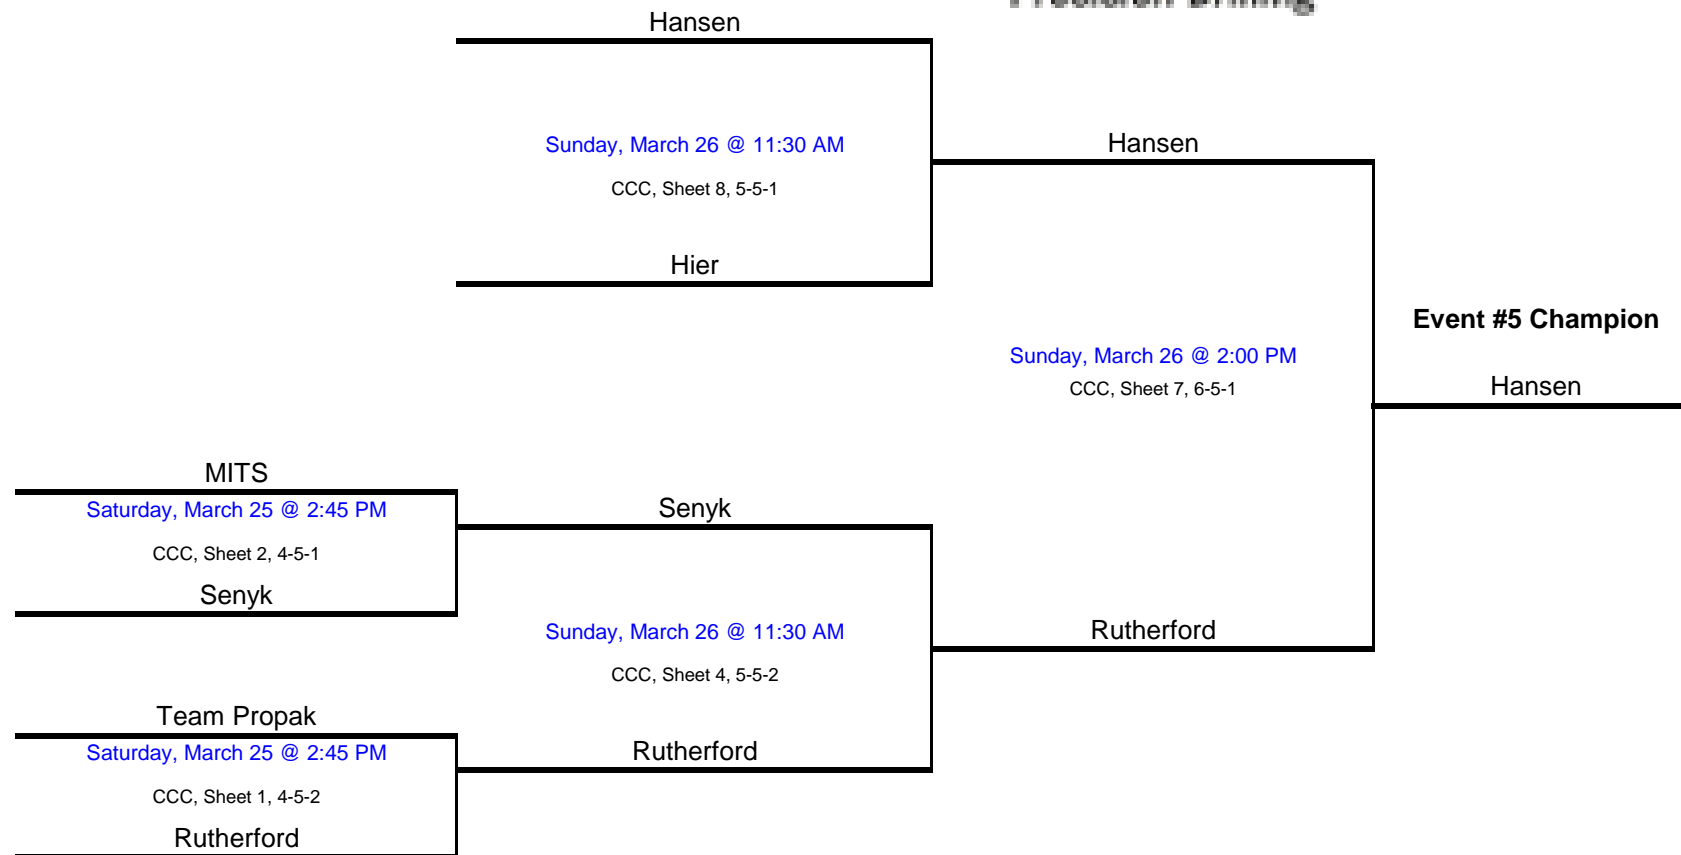

Event #5 Precision Drilling

LEGEND

CCC- Calgary Curling Club

Location and Sheet #   Loser's Next Draw

CCC, Sheet 6, 2-1-1 (L 3-3-1)

Round #   Event #   Branch #