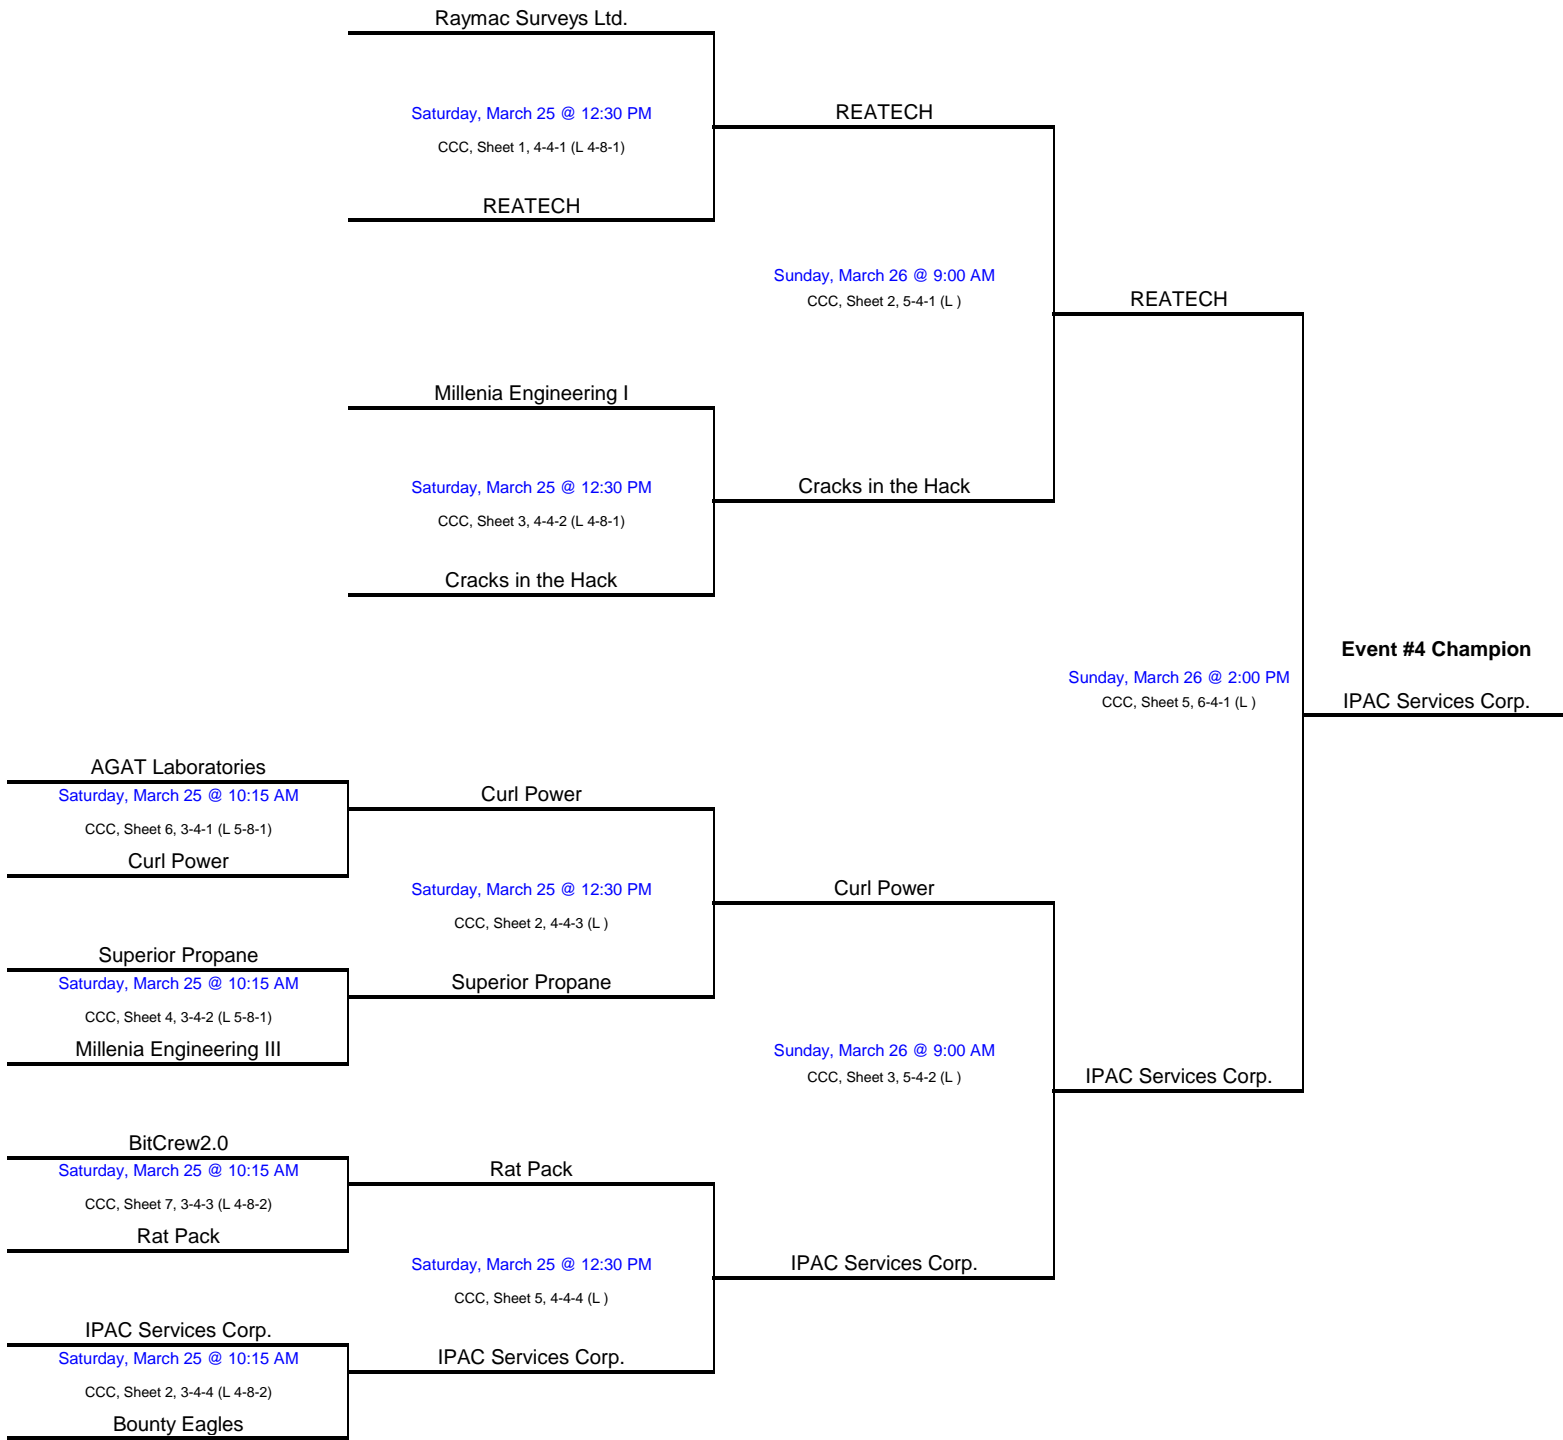

**Event #1  
Ledcor Group**

**Event #2  
Global Raymac Surveys**

**LEGEND**

CCC- Calgary Curling Club

Location and Sheet # → **CCC, Sheet 6, 2-1-1 (L 3-3-1)** ← Loser's Next Draw

Round # → Event # → Branch #

**Event #3  
Beam Inc.**

**LEGEND**

**CCC- Calgary Curling Club**

Location and Sheet #      Loser's Next Draw  
**CCC, Sheet 6, 2-1-1 (L 3-3-1)**  
 Round #      Event #      Branch #

**Event #4  
Precision Geomatics Inc.**

# Event #5 Precision Drilling

**LEGEND**

CCC- Calgary Curling Club

Location and Sheet #      Loser's Next Draw

**CCC, Sheet 6, 2-1-1 (L 3-3-1)**

Round #      Event #      Branch #