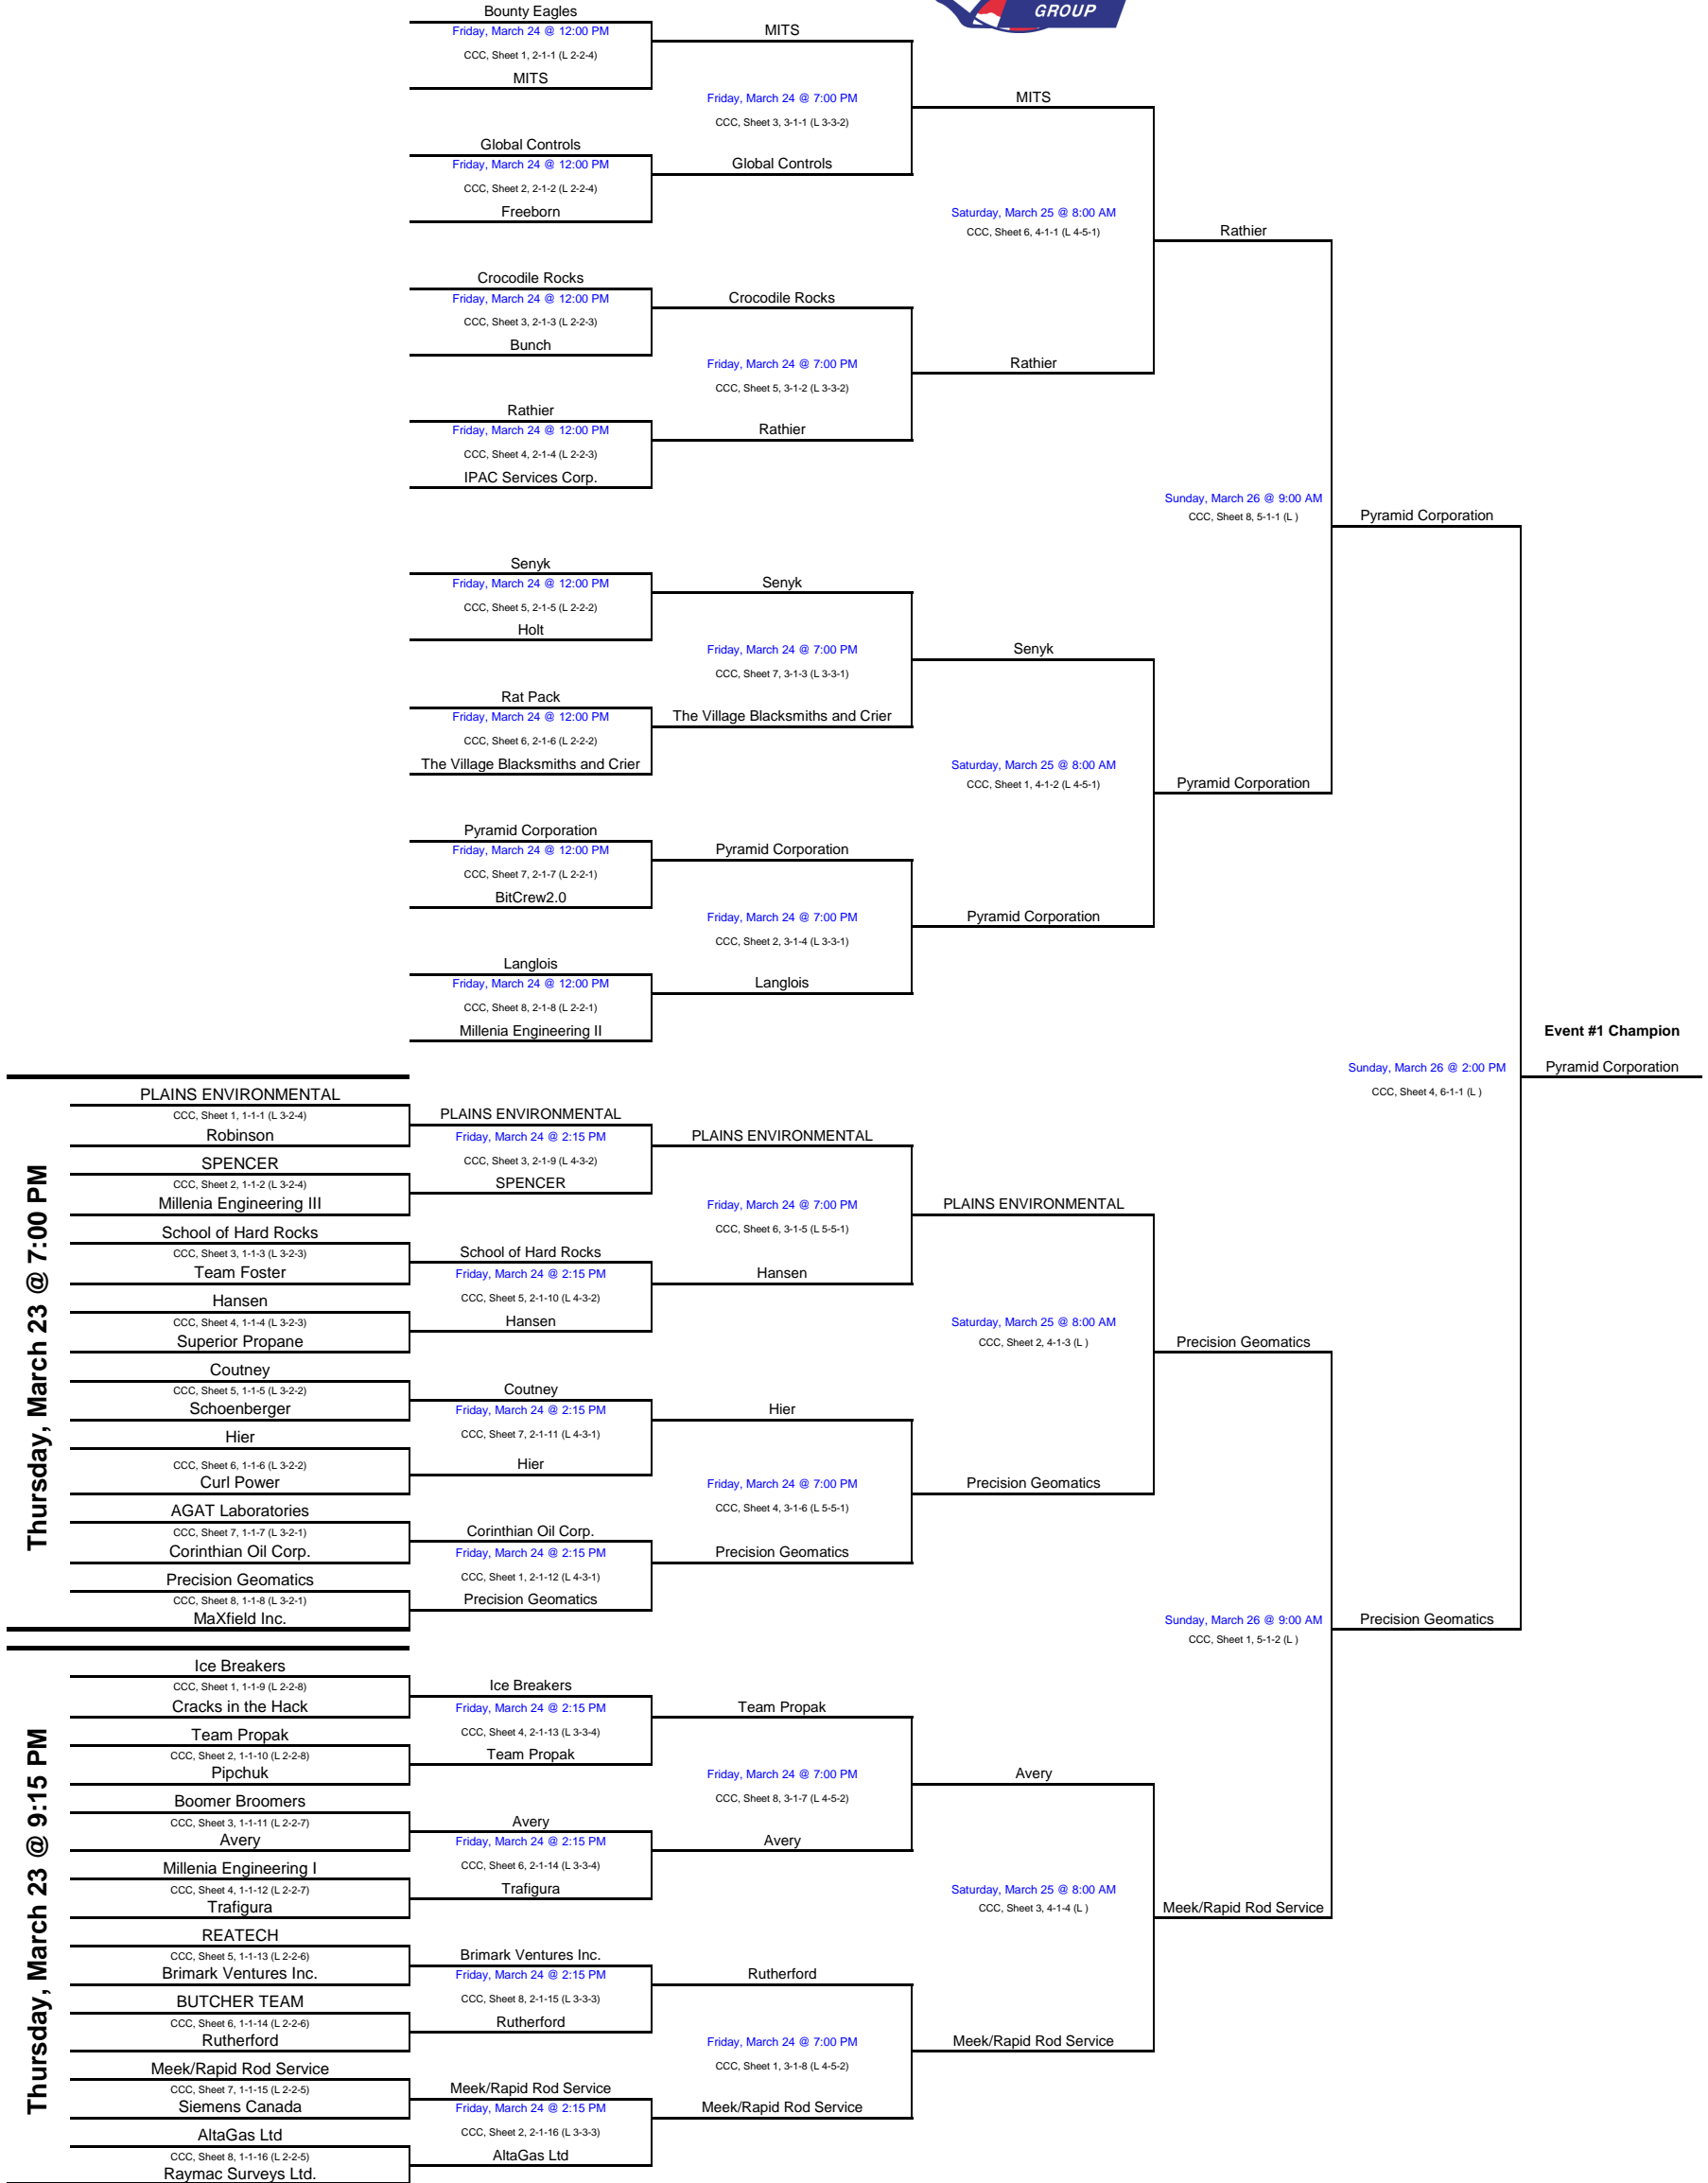

**Event #1  
Ledcor Group**

**Event #2  
Global Raymac Surveys**

**LEGEND**

CCC- Calgary Curling Club

Location and Sheet # → **CCC, Sheet 6, 2-1-1 (L 3-3-1)** ← Loser's Next Draw

Round # → Event # → Branch #

**Event #3  
Beam Inc.**

**LEGEND**

**CCC- Calgary Curling Club**

Location and Sheet #      Loser's Next Draw  
**CCC, Sheet 6, 2-1-1 (L 3-3-1)**  
 Round #      Event #      Branch #

**Event #4  
Precision Geomatics Inc.**