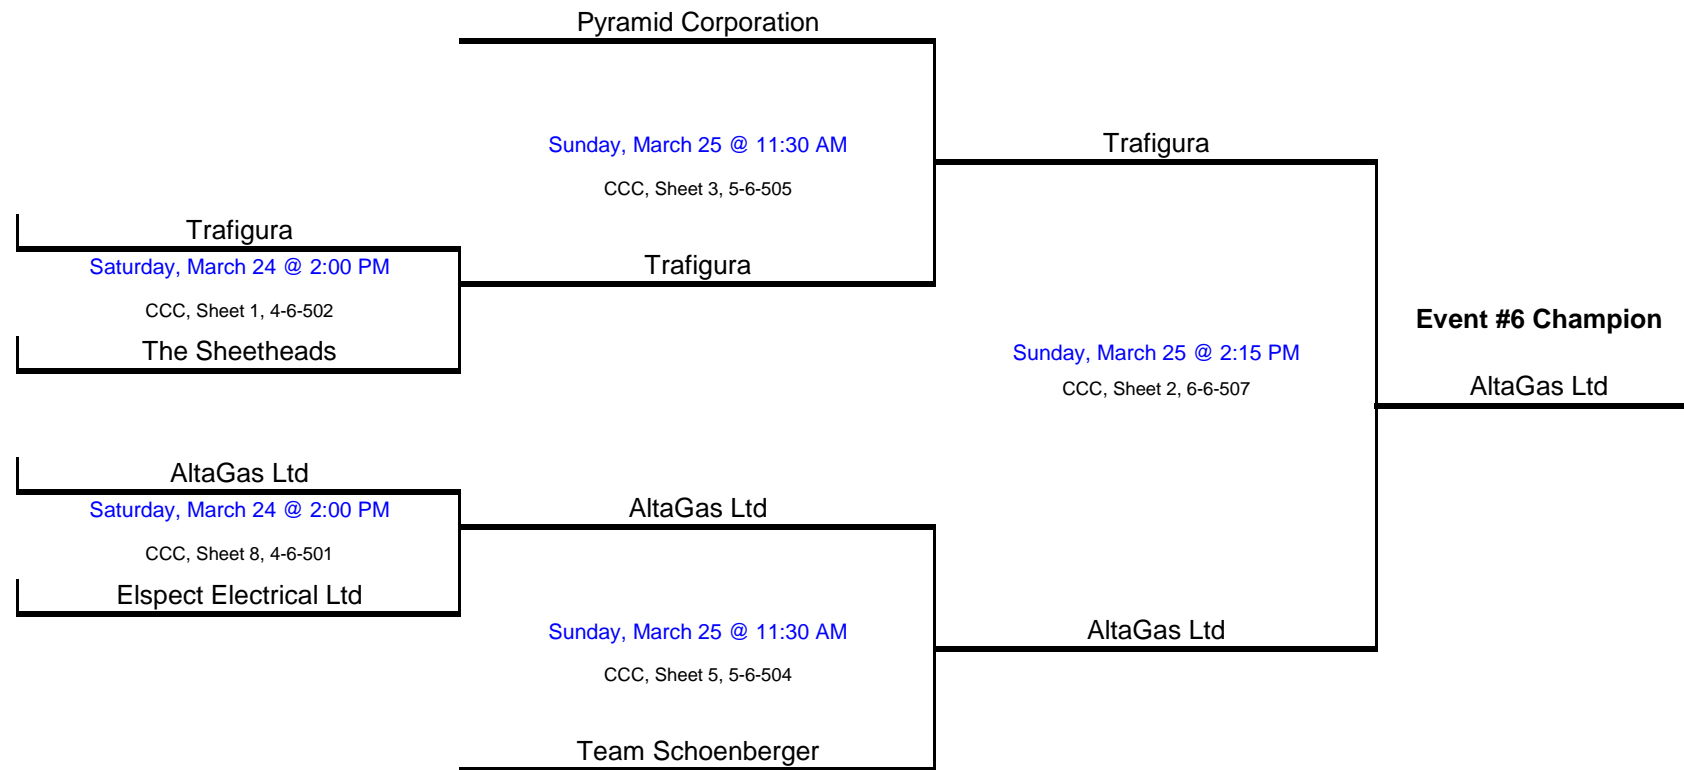

Event #6 Carro Resources Ltd.

LEGEND

CCC- Calgary Curling Club

Location and Sheet #   Loser's Next Draw

CCC, Sheet 6, 2-1-1 (L 3-3-1)

Round #   Event #   Branch #

The legend diagram shows the breakdown of the notation 'CCC, Sheet 6, 2-1-1 (L 3-3-1)'. Arrows point from the labels 'Location and Sheet #', 'Round #', 'Event #', and 'Branch #' to the corresponding parts of the notation. An arrow points from 'Loser's Next Draw' to the '(L 3-3-1)' part of the notation.