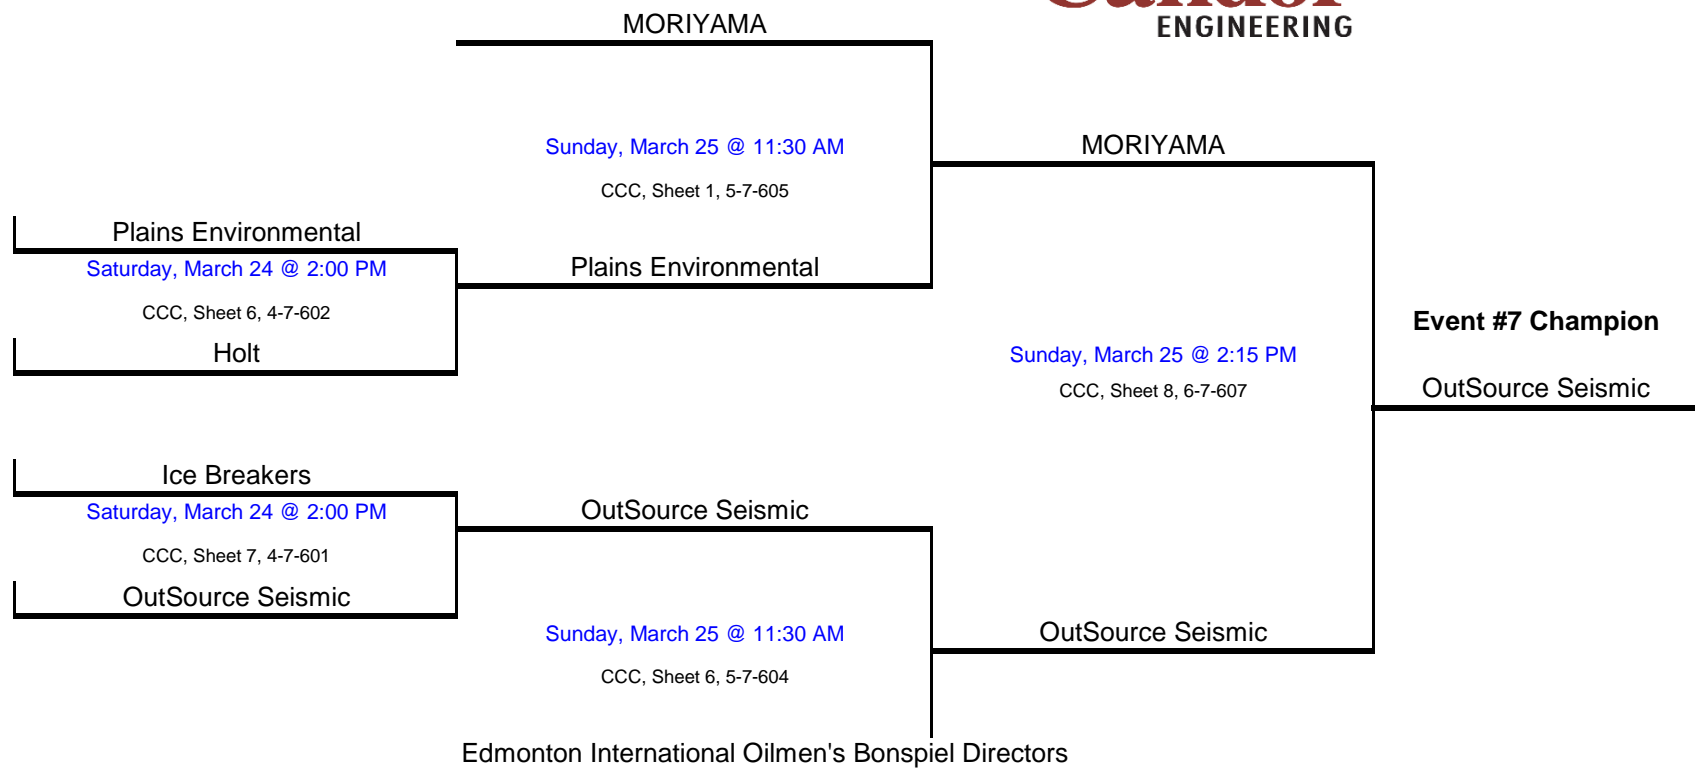

Event #7 Candor Engineering

LEGEND

CCC- Calgary Curling Club

Location and Sheet #   Loser's Next Draw

CCC, Sheet 6, 2-1-1 (L 3-3-1)

Round #   Event #   Branch #