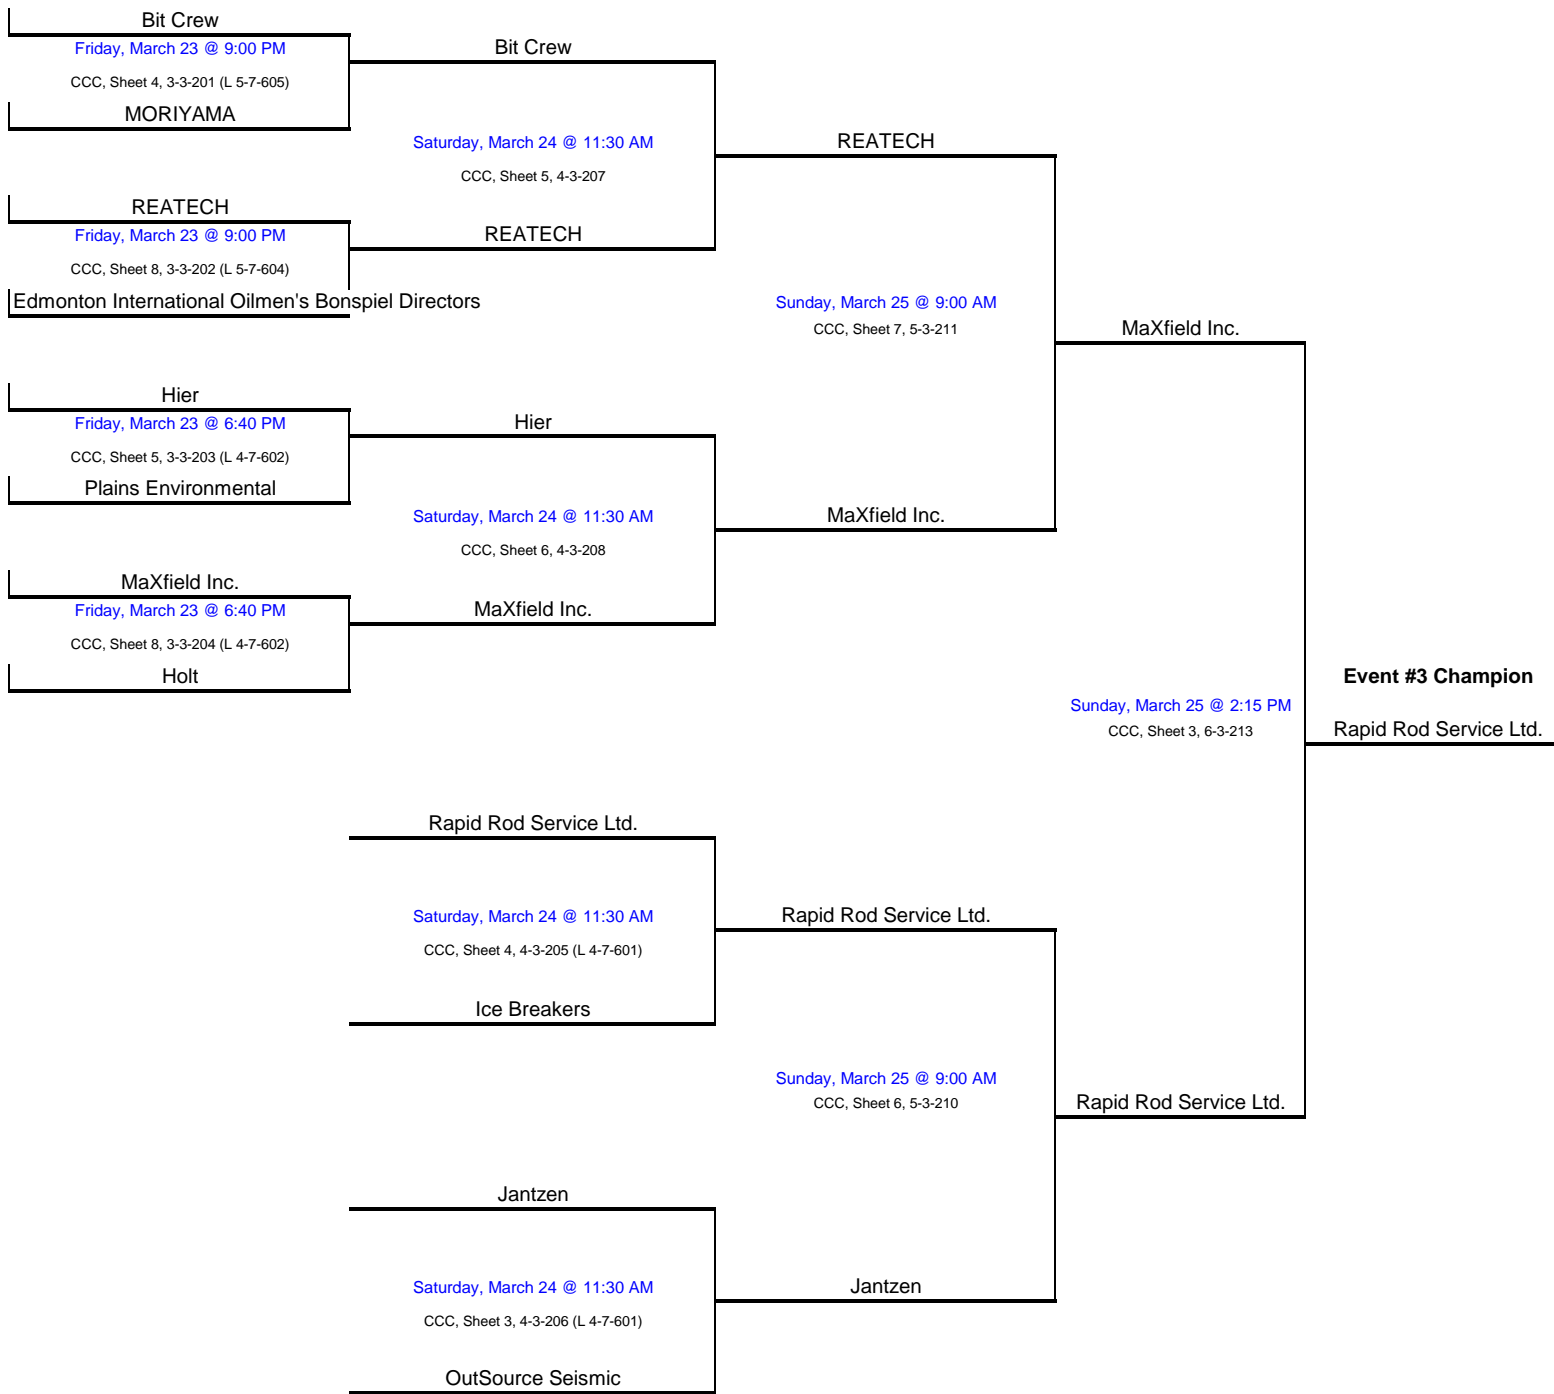

**Event #1
Ledcor Group**

LEGEND

CCC- Calgary Curling Club

Location and Sheet # → **CCC, Sheet 6, 2-1-1 (L 3-3-1)**

Round # → **6**

Event # → **2-1-1 (L 3-3-1)**

Branch # → **1**

Loser's Next Draw →

**Event #2
Global Raymac Surveys**

LEGEND

CCC- Calgary Curling Club

Location and Sheet # → **CCC, Sheet 6, 2-1-1 (L 3-3-1)** ← Loser's Next Draw

Round # → Event # → Branch #

**Event #3
Beam Inc.**

LEGEND

CCC- Calgary Curling Club

Location and Sheet # → **CCC, Sheet 6, 2-1-1 (L 3-3-1)** ← Loser's Next Draw

Round # → **CCC, Sheet 6, 2-1-1 (L 3-3-1)** ← Event #

Branch # → **CCC, Sheet 6, 2-1-1 (L 3-3-1)**

**Event #4
Sayer Energy Advisors**

CCC, Sheet 6, 2-1-1 (L 3-3-1)

Round # Event # Branch #

The legend diagram shows the breakdown of the notation 'CCC, Sheet 6, 2-1-1 (L 3-3-1)'. Arrows point from the labels 'Location and Sheet #', 'Round #', 'Event #', and 'Branch #' to the corresponding parts of the notation. An arrow points from 'Loser's Next Draw' to the '(L 3-3-1)' part of the notation.