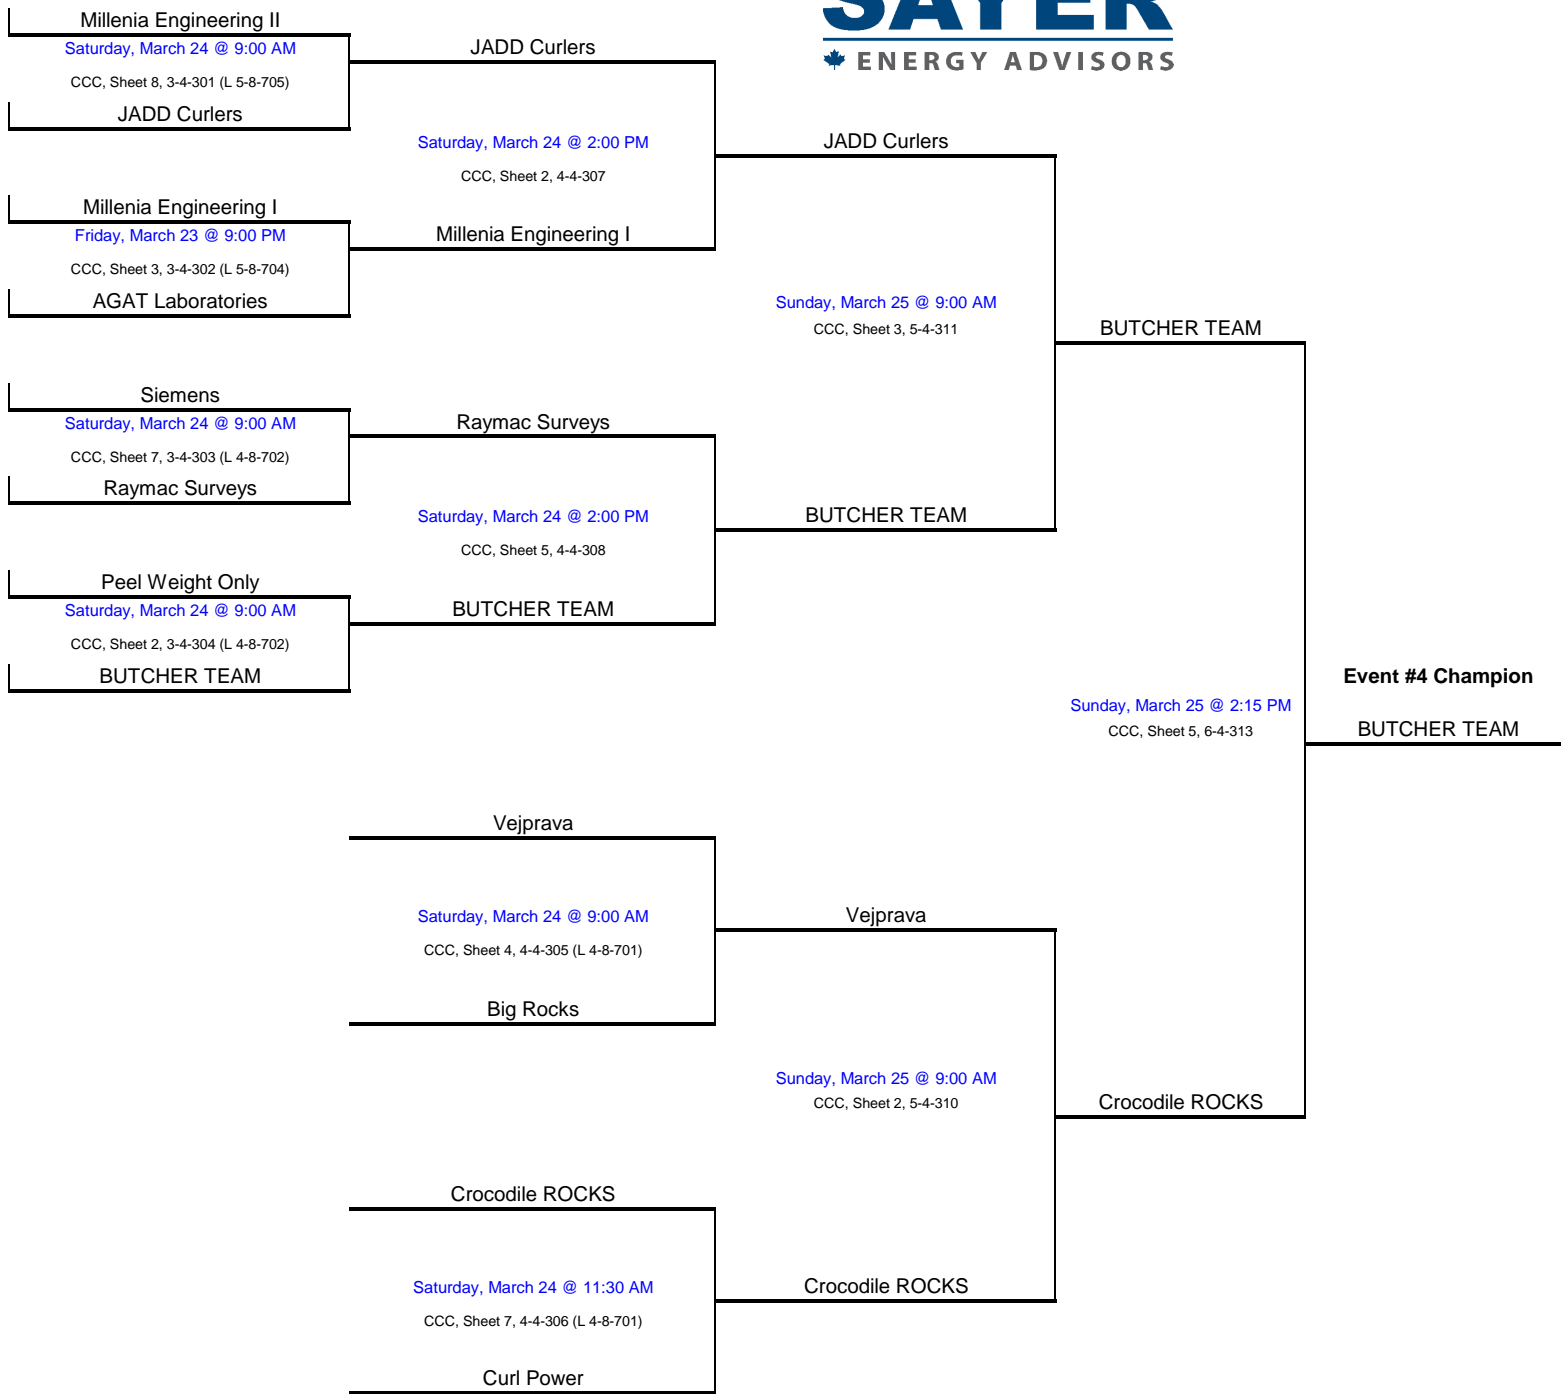

**Event #1
Ledcor Group**

LEGEND

CCC- Calgary Curling Club

Location and Sheet # → **CCC, Sheet 6, 2-1-1 (L 3-3-1)**

Round # → **6**

Event # → **2-1-1 (L 3-3-1)**

Branch # → **1**

Loser's Next Draw →

**Event #2
Global Raymac Surveys**

LEGEND

CCC- Calgary Curling Club

Location and Sheet # → **CCC, Sheet 6, 2-1-1 (L 3-3-1)** ← Loser's Next Draw

Round # → Event # → Branch #

**Event #3
Beam Inc.**

LEGEND

CCC- Calgary Curling Club

Location and Sheet # → **CCC, Sheet 6, 2-1-1 (L 3-3-1)** ← Loser's Next Draw

Round # → **CCC, Sheet 6, 2-1-1 (L 3-3-1)** ← Event #

Branch # → **CCC, Sheet 6, 2-1-1 (L 3-3-1)**

**Event #4
Sayer Energy Advisors**

CCC, Sheet 6, 2-1-1 (L 3-3-1)

Round # Event # Branch #

The legend diagram shows the breakdown of the notation 'CCC, Sheet 6, 2-1-1 (L 3-3-1)'. Arrows point from the labels 'Location and Sheet #', 'Round #', 'Event #', and 'Branch #' to the corresponding parts of the notation. An arrow points from 'Loser's Next Draw' to the '(L 3-3-1)' part of the notation.