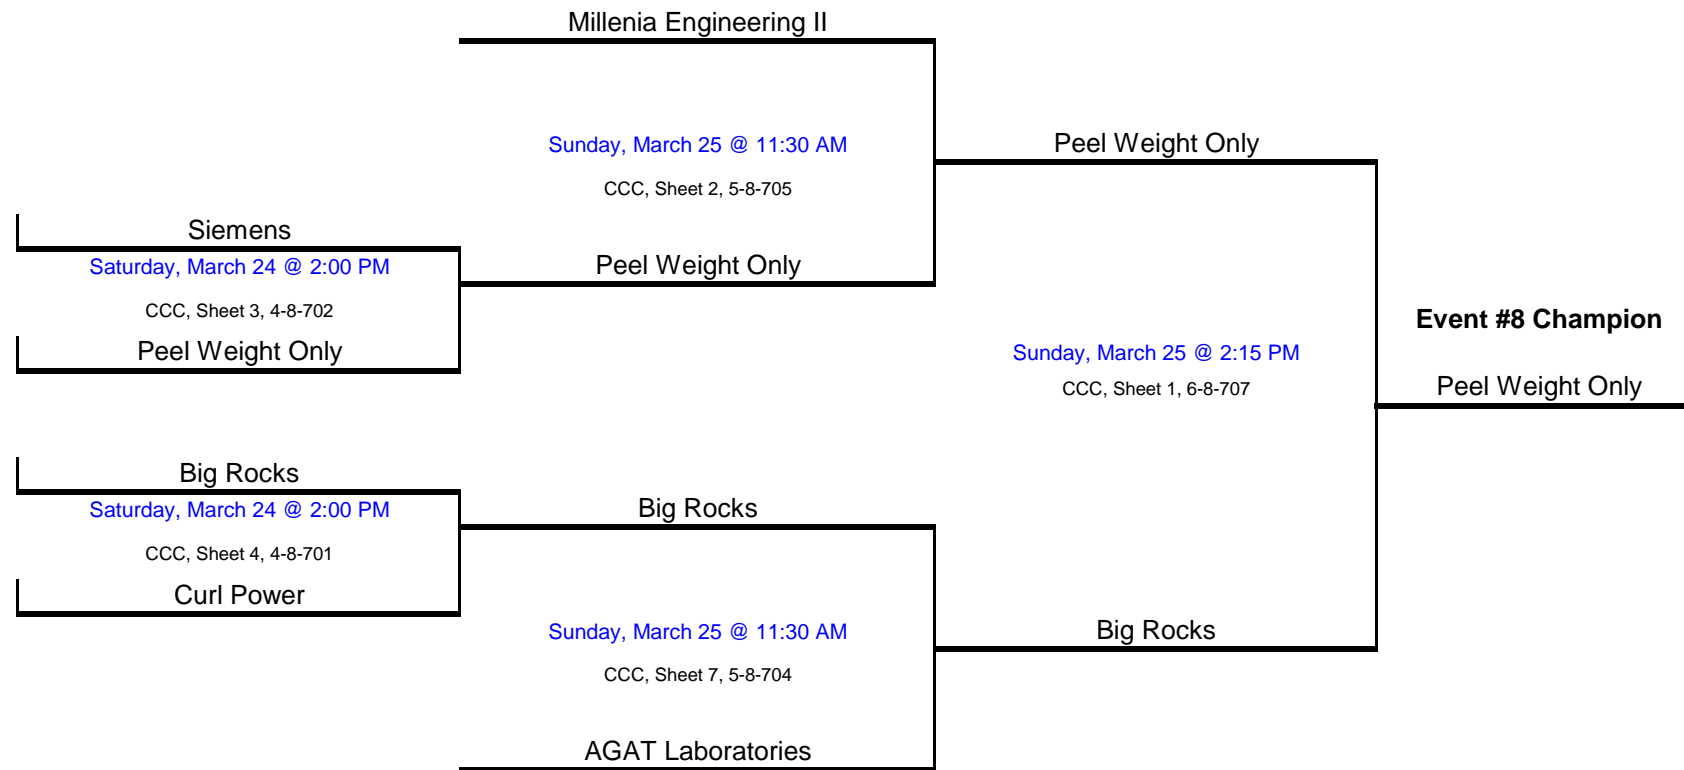

CCC, Sheet 6, 2-1-1 (L 3-3-1)

Round # Event # Branch #

The legend diagram shows the breakdown of the notation 'CCC, Sheet 6, 2-1-1 (L 3-3-1)'. Arrows point from the labels 'Location and Sheet #', 'Round #', 'Event #', and 'Branch #' to the corresponding parts of the notation. An arrow points from 'Loser's Next Draw' to the '(L 3-3-1)' part of the notation.

Event #7 Candor Engineering

LEGEND

CCC- Calgary Curling Club

Location and Sheet # Loser's Next Draw

CCC, Sheet 6, 2-1-1 (L 3-3-1)

Round # Event # Branch #

Event #8 Hallmark Tubulars

LEGEND