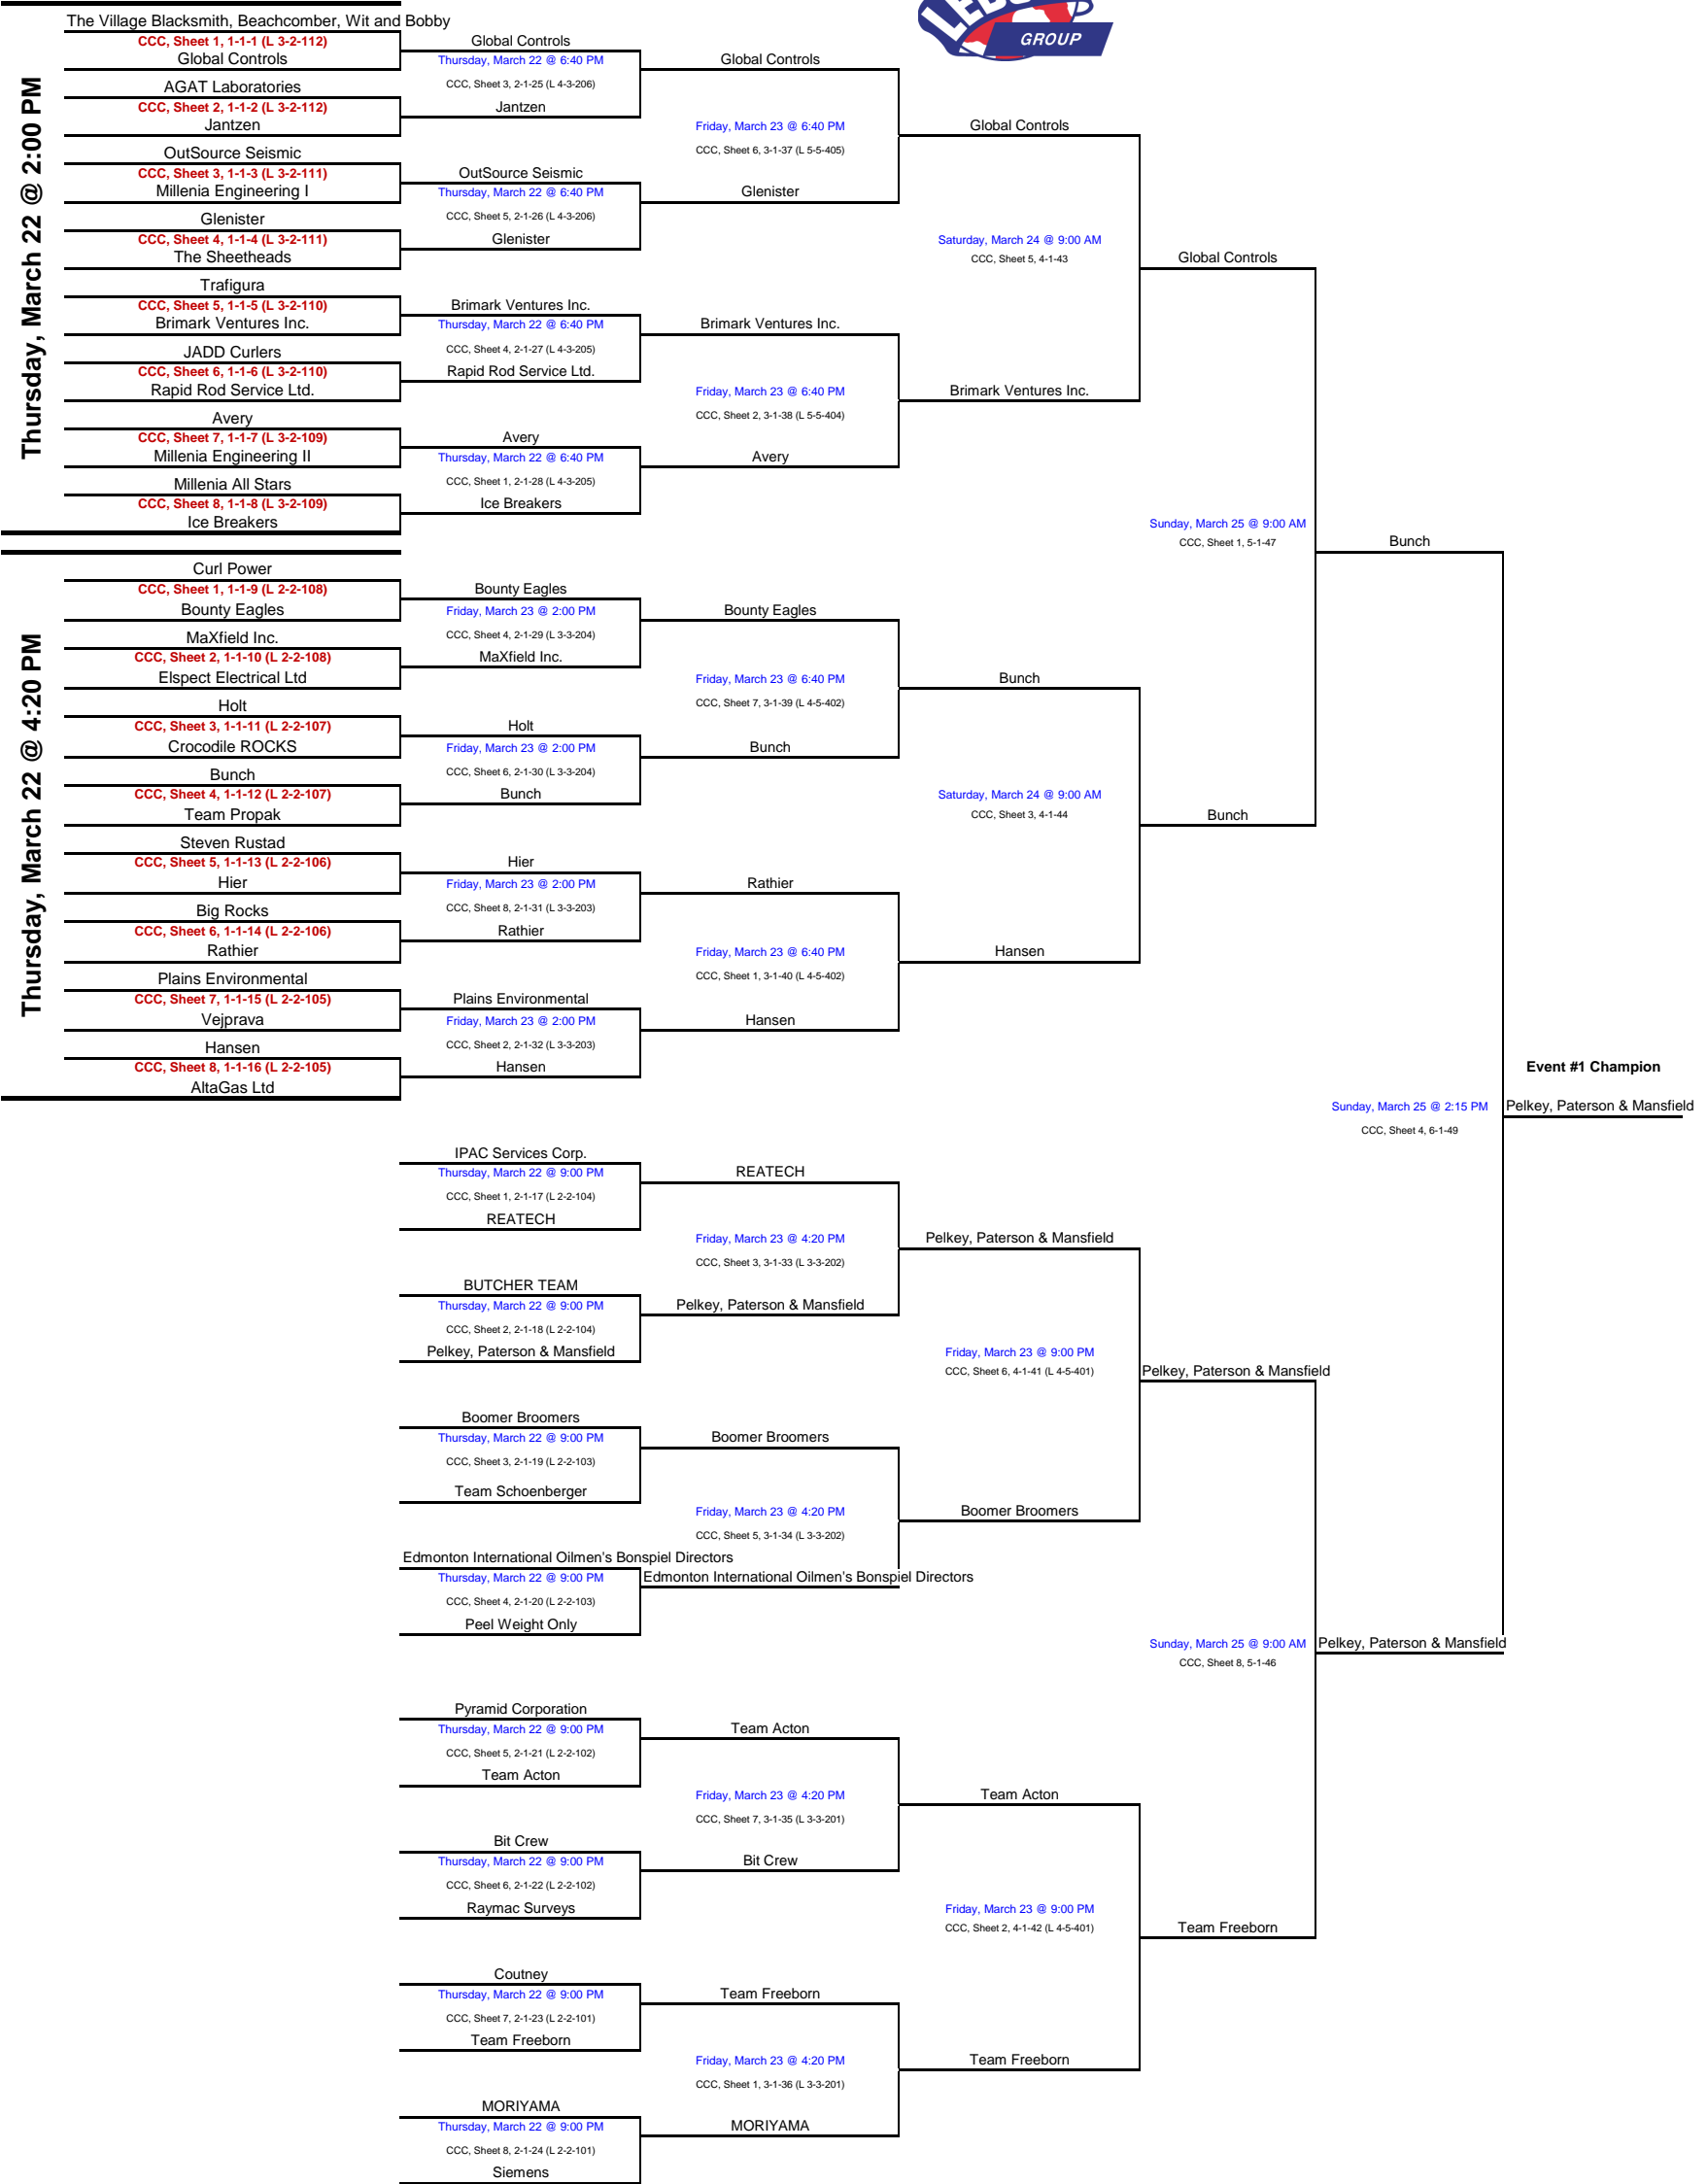

**Event #1
Ledcor Group**

LEGEND

CCC- Calgary Curling Club

Location and Sheet # → **CCC, Sheet 6, 2-1-1 (L 3-3-1)**

Round # → **6**

Event # → **2-1-1 (L 3-3-1)**

Branch # → **1**

Loser's Next Draw →

**Event #2
Global Raymac Surveys**

LEGEND

CCC- Calgary Curling Club

Location and Sheet # → **CCC, Sheet 6, 2-1-1 (L 3-3-1)** ← Loser's Next Draw

Round # → Event # → Branch #

**Event #3
Beam Inc.**

LEGEND

CCC- Calgary Curling Club

Location and Sheet # → **CCC, Sheet 6, 2-1-1 (L 3-3-1)** ← Loser's Next Draw

Round # → **CCC, Sheet 6, 2-1-1 (L 3-3-1)** ← Event #

Branch # → **CCC, Sheet 6, 2-1-1 (L 3-3-1)**

**Event #4
Sayer Energy Advisors**

CCC, Sheet 6, 2-1-1 (L 3-3-1)

Round # Event # Branch #

The legend diagram shows the breakdown of the notation 'CCC, Sheet 6, 2-1-1 (L 3-3-1)'. Arrows point from the labels 'Location and Sheet #', 'Round #', 'Event #', and 'Branch #' to the corresponding parts of the notation. An arrow points from 'Loser's Next Draw' to the '(L 3-3-1)' part of the notation.