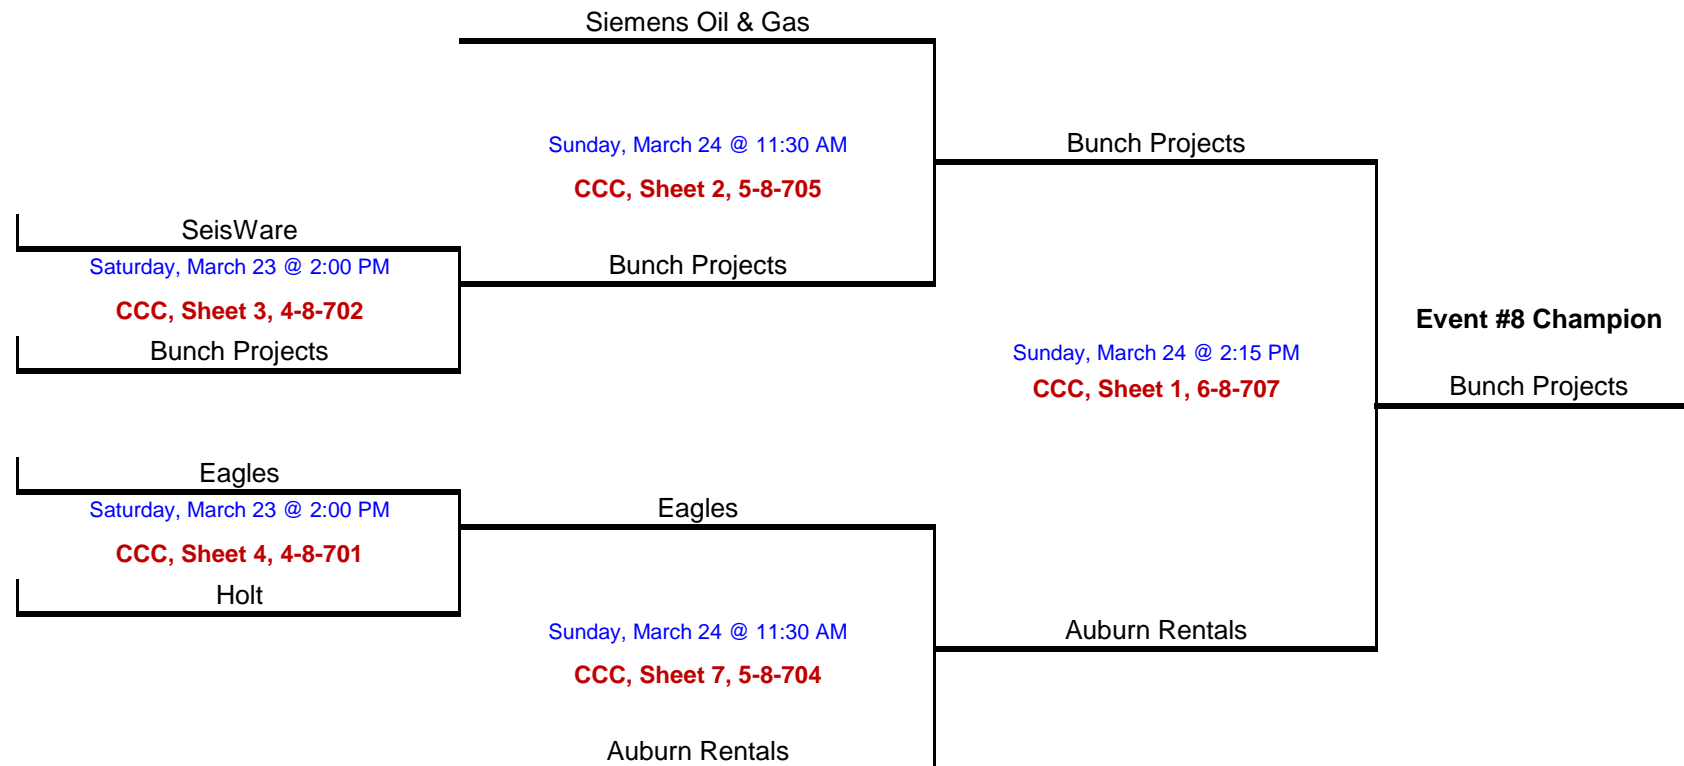

LEGEND

CCC- Calgary Curling Club

Location and Sheet # Loser's Next Draw

CCC, Sheet 6, 2-1-1 (L 3-3-1)

Round # Event # Branch #

Event #7 Candor Engineering

LEGEND

CCC- Calgary Curling Club

Location and Sheet # → **CCC, Sheet 6, 2-1-1 (L 3-3-1)** ← Loser's Next Draw

Round # → Event # → Branch #

Event #8 Hallmark Tubulars

LEGEND

CCC- Calgary Curling Club

Location and Sheet # → **CCC, Sheet 6, 2-1-1 (L 3-3-1)** ← Loser's Next Draw

Round # → Event # → Branch #