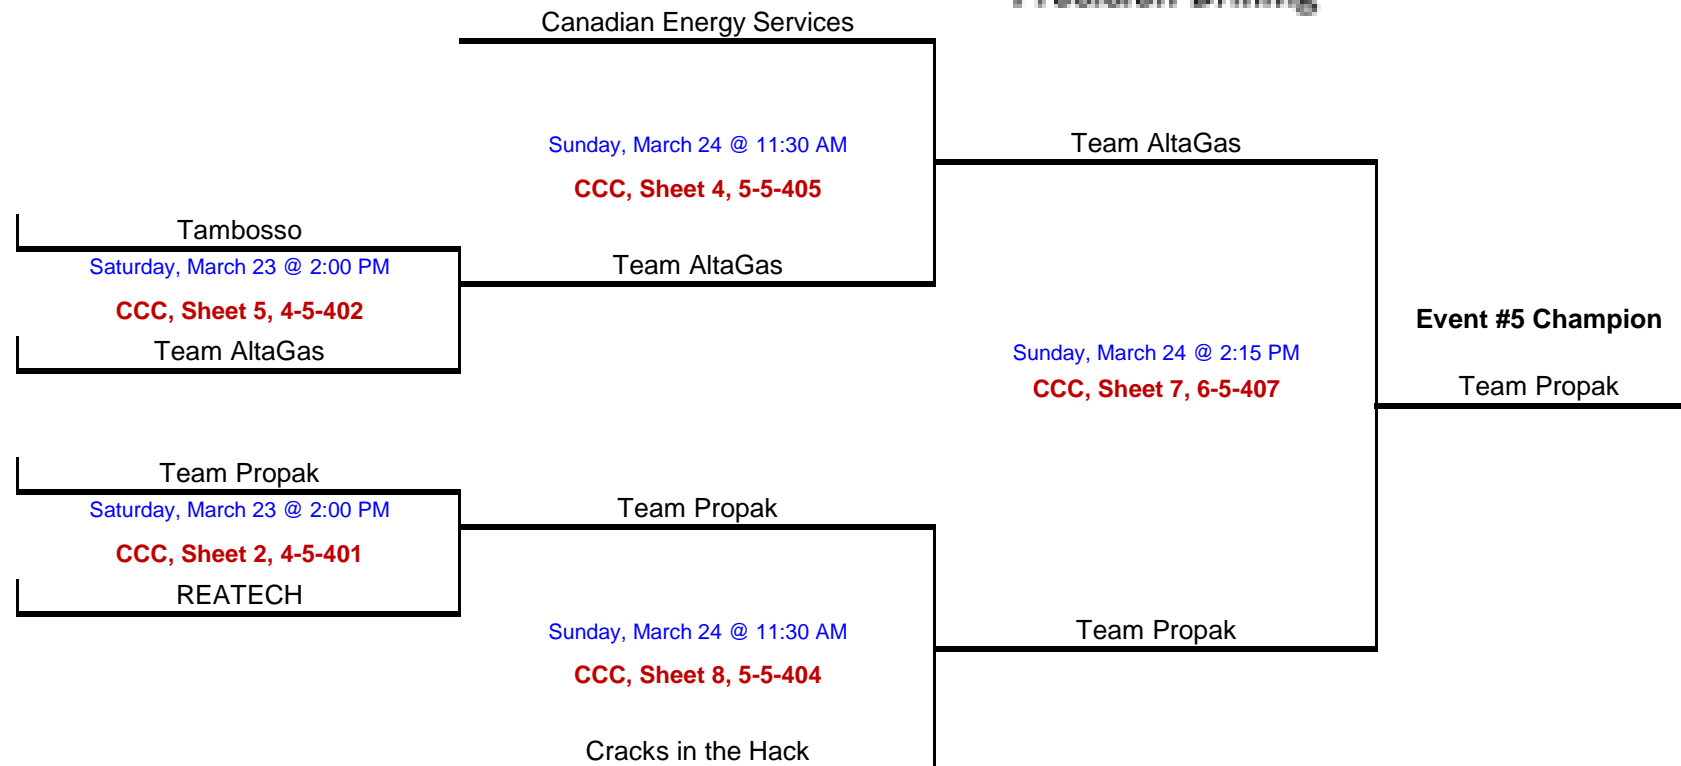

**Event #3
Beam Inc.**

LEGEND

CCC- Calgary Curling Club

Location and Sheet # → **CCC, Sheet 6, 2-1-1 (L 3-3-1)** ← Loser's Next Draw
 Round # → Event # ← Branch #

**Event #4
Sayer Energy Advisors**

Event #5 Precision Drilling

Round # → Event # → Branch #