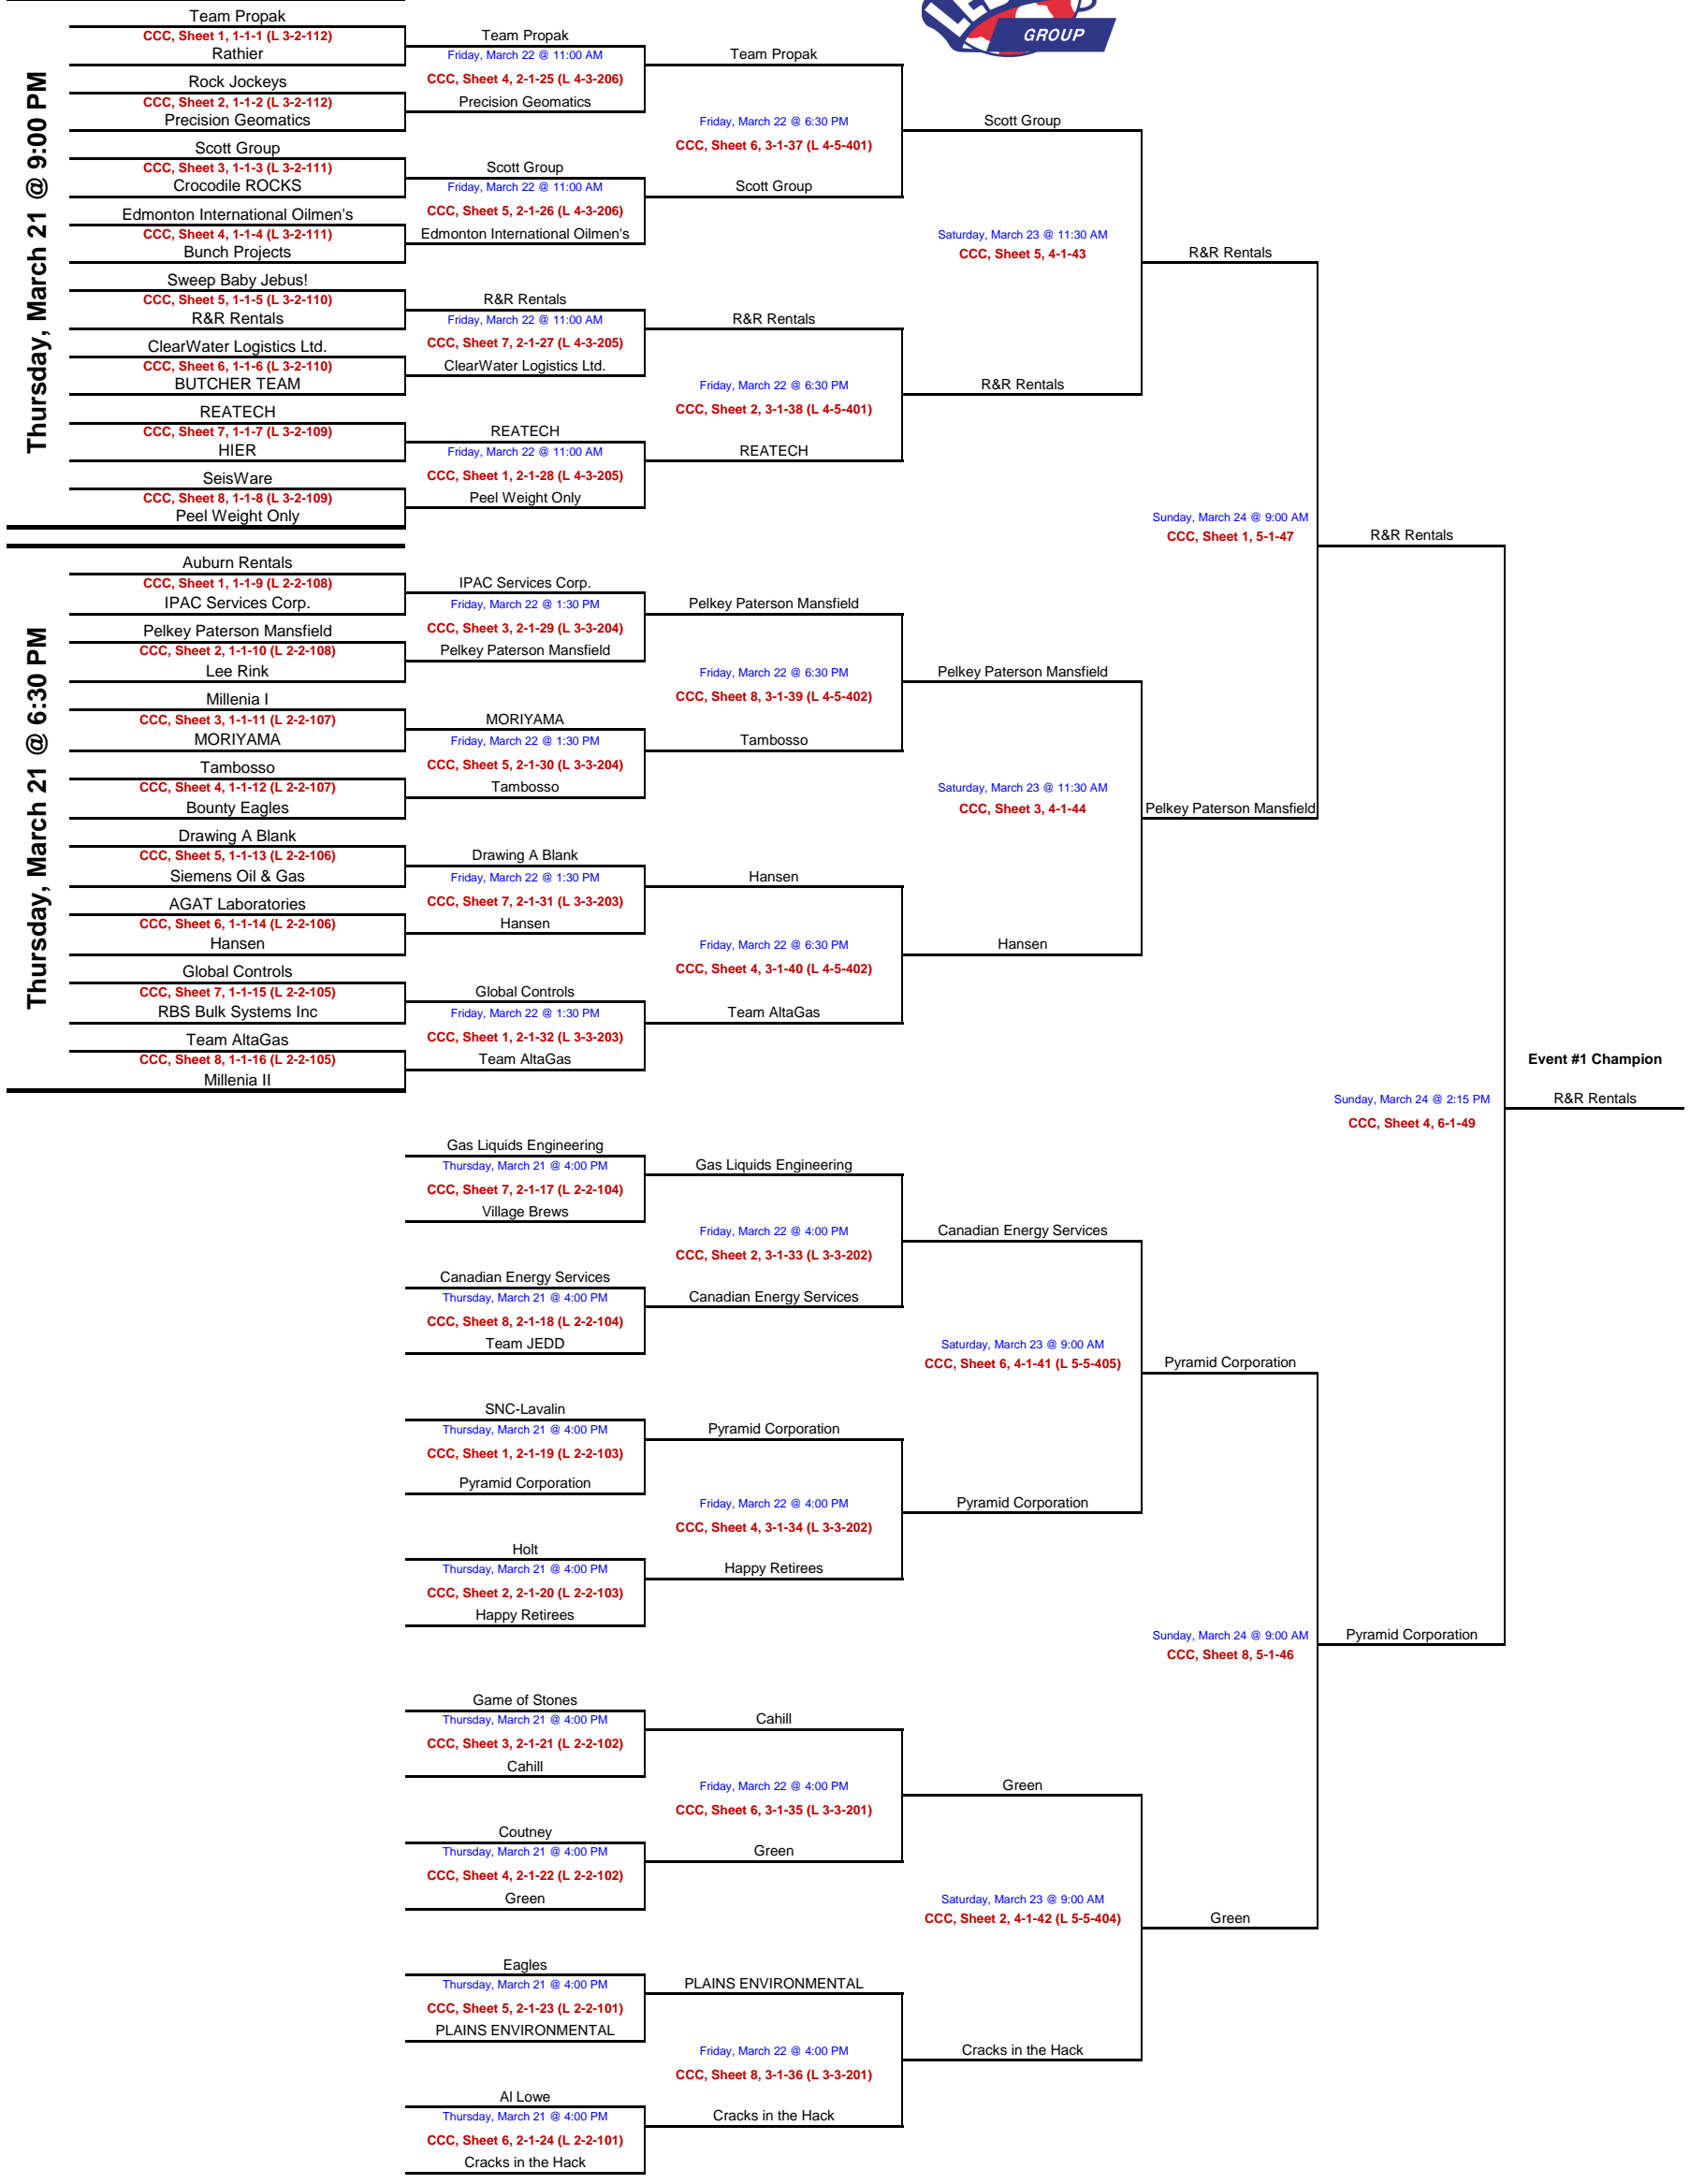

**Event #1
Ledcor Group**

LEGEND

**Event #2
Global Raymac Surveys**

LEGEND

CCC- Calgary Curling Club

Location and Sheet # → **CCC, Sheet 6, 2-1-1 (L 3-3-1)** ← Loser's Next Draw

Round # → Event # → Branch #

**Event #3
Beam Inc.**

LEGEND

CCC- Calgary Curling Club

Location and Sheet # → **CCC, Sheet 6, 2-1-1 (L 3-3-1)** ← Loser's Next Draw
 Round # → Event # ← Branch #

**Event #4
Sayer Energy Advisors**

Event #5 Precision Drilling

Location and Sheet # → **CCC, Sheet 6, 2-1-1 (L 3-3-1)** ← Loser's Next Draw

Round # → Event # → Branch #

Event #8 Hallmark Tubulars

LEGEND

CCC- Calgary Curling Club

Location and Sheet # → **CCC, Sheet 6, 2-1-1 (L 3-3-1)** ← Loser's Next Draw

Round # → Event # → Branch #