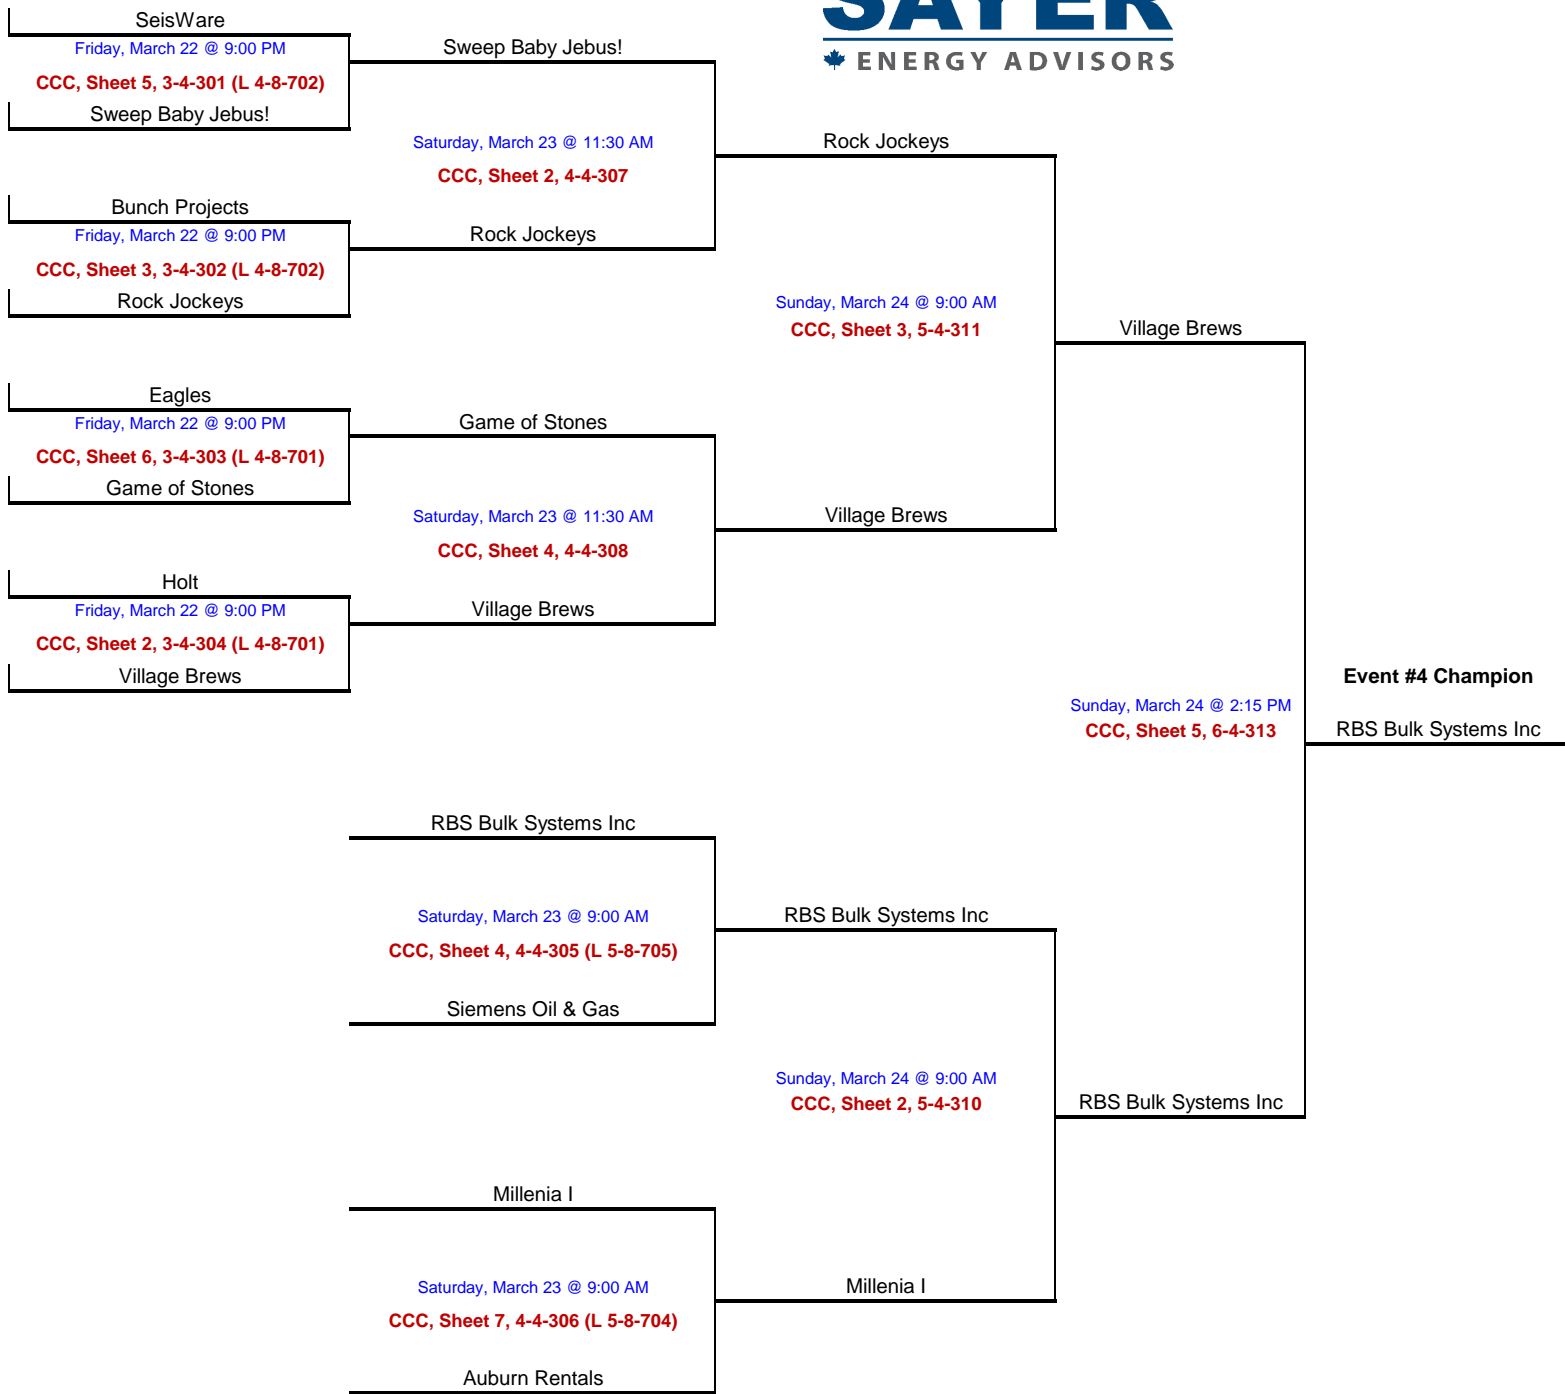

**Event #1
Ledcor Group**

LEGEND

**Event #2
Global Raymac Surveys**

LEGEND

CCC- Calgary Curling Club

Location and Sheet # → **CCC, Sheet 6, 2-1-1 (L 3-3-1)** ← Loser's Next Draw

Round # → Event # → Branch #

**Event #3
Beam Inc.**

LEGEND

CCC- Calgary Curling Club

Location and Sheet # → **CCC, Sheet 6, 2-1-1 (L 3-3-1)** ← Loser's Next Draw
 Round # → Event # ← Branch #

**Event #4
Sayer Energy Advisors**

Event #5 Precision Drilling

Location and Sheet # → **CCC, Sheet 6, 2-1-1 (L 3-3-1)** ← Loser's Next Draw

Round # → Event # → Branch #

Event #8 Hallmark Tubulars

LEGEND

CCC- Calgary Curling Club

Location and Sheet # → **CCC, Sheet 6, 2-1-1 (L 3-3-1)** ← Loser's Next Draw

Round # → Event # → Branch #