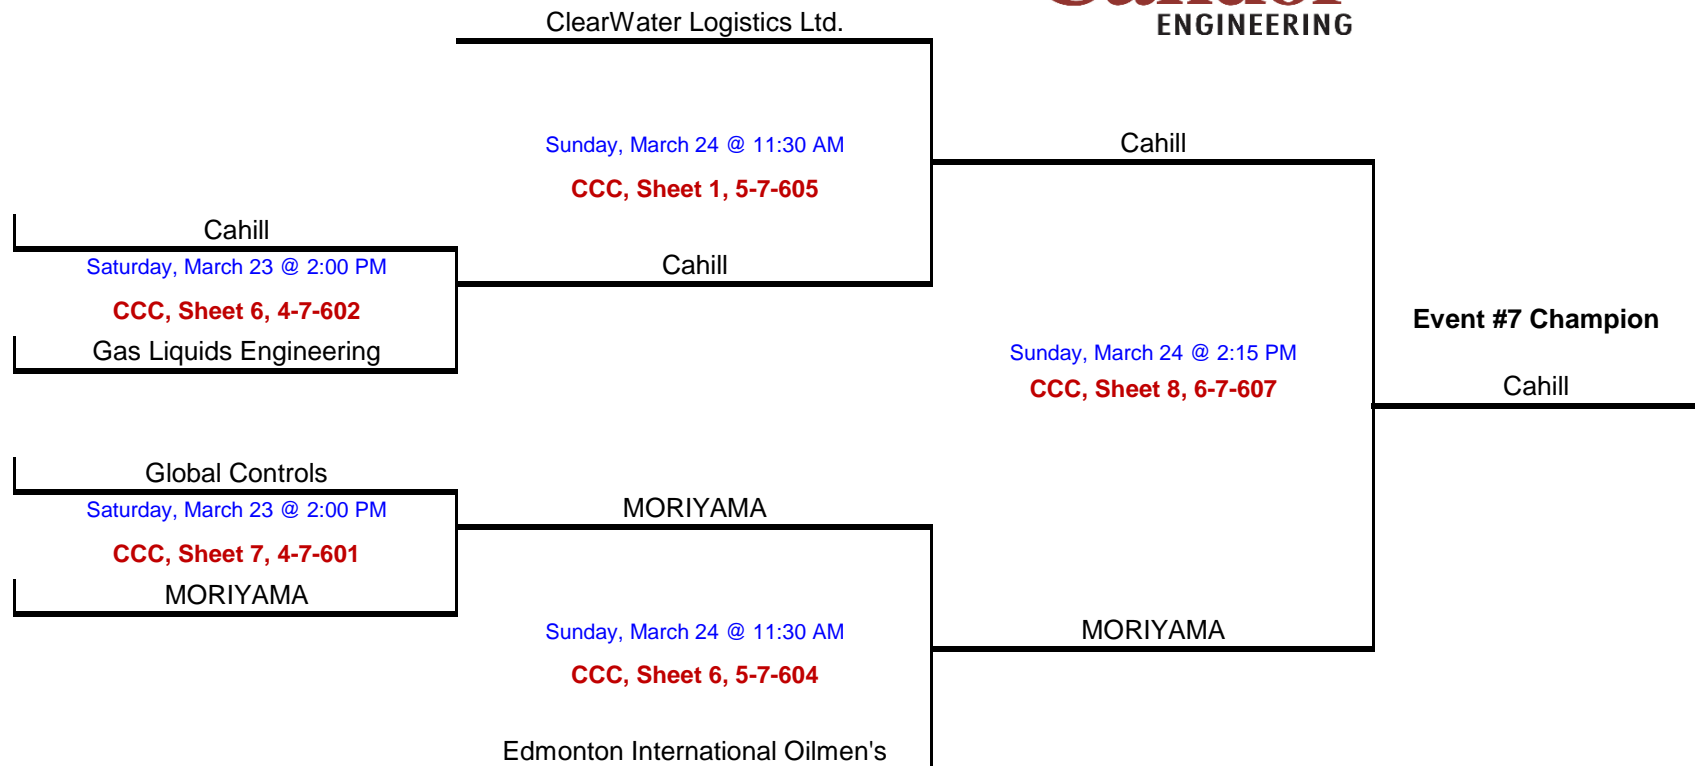

Event #7 Candor Engineering

LEGEND

CCC- Calgary Curling Club

Location and Sheet # → **CCC, Sheet 6, 2-1-1 (L 3-3-1)** ← Loser's Next Draw

Round # → Event # → Branch #