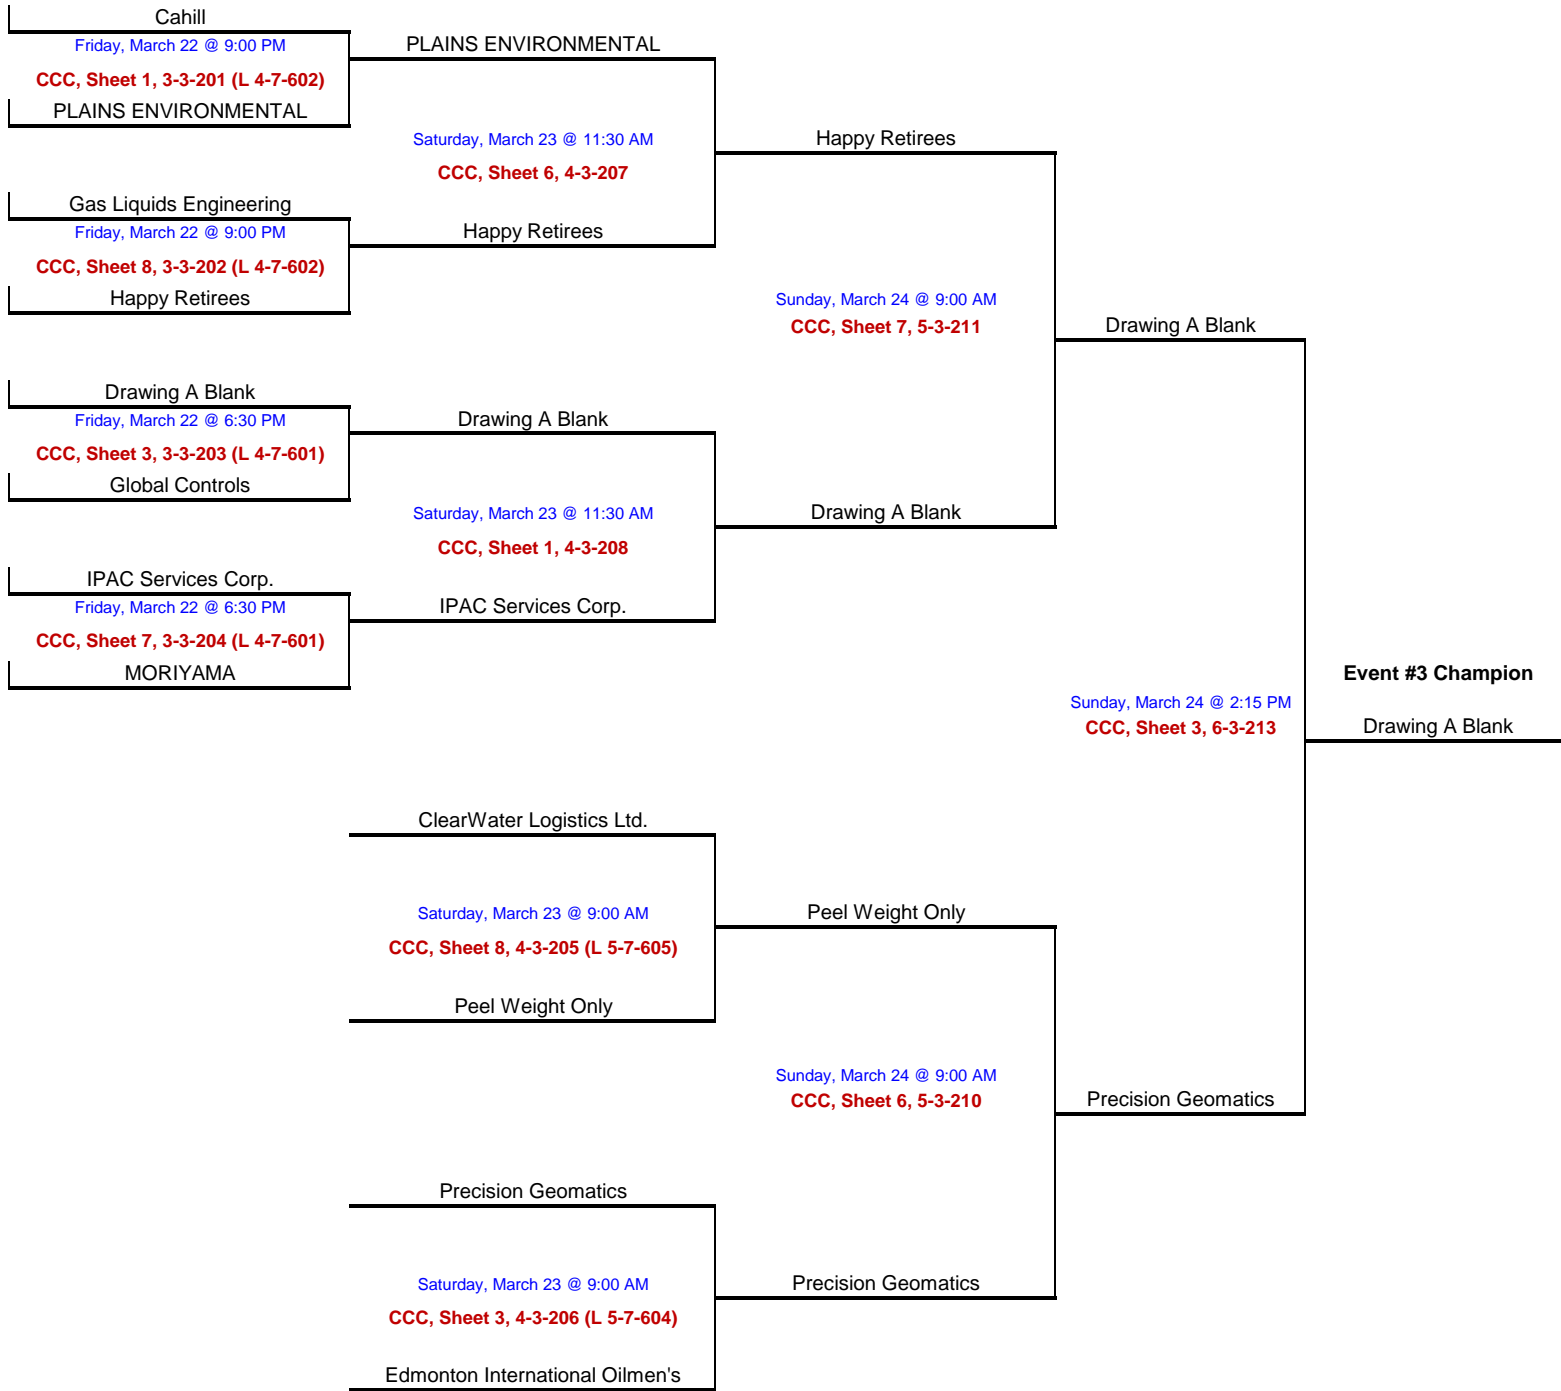

**Event #1
Ledcor Group**

LEGEND

**Event #2
Global Raymac Surveys**

LEGEND

CCC- Calgary Curling Club

Location and Sheet # → **CCC, Sheet 6, 2-1-1 (L 3-3-1)** ← Loser's Next Draw

Round # → Event # → Branch #

**Event #3
Beam Inc.**

LEGEND

CCC- Calgary Curling Club

Location and Sheet # → **CCC, Sheet 6, 2-1-1 (L 3-3-1)** ← Loser's Next Draw
 Round # → Event # ← Branch #

**Event #4
Sayer Energy Advisors**

Event #5 Precision Drilling

Location and Sheet # → **CCC, Sheet 6, 2-1-1 (L 3-3-1)** ← Loser's Next Draw

Round # → Event # → Branch #

Event #8 Hallmark Tubulars

LEGEND

CCC- Calgary Curling Club

Location and Sheet # → **CCC, Sheet 6, 2-1-1 (L 3-3-1)** ← Loser's Next Draw

Round # → Event # → Branch #